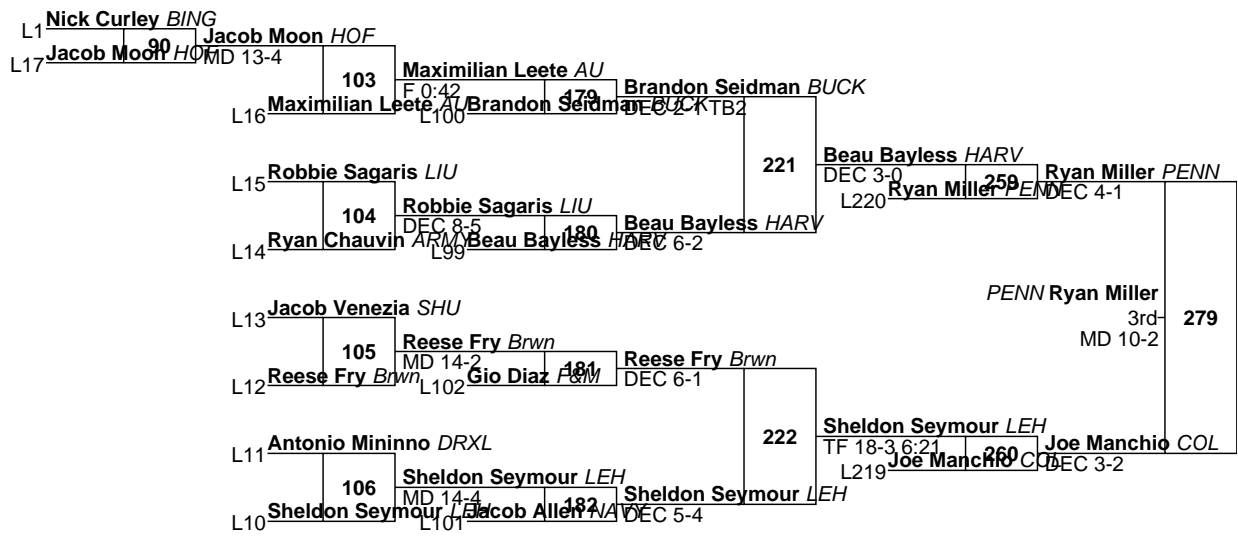

1 Patrick Glory Princeton Jr

L259 Beau Bayless HARV
DEC 4-1
L260 Sheldon Seymour LEH
DEC 3-2

L221 Brandon Seidman BUCK
DEC 3-0
L222 Reese Fry Brwn
TF 18-3 6:21

L261 Richard Treanor ARMY
 DEC 5-8
 L262 Nick Kayal PU
 DEC 7-2