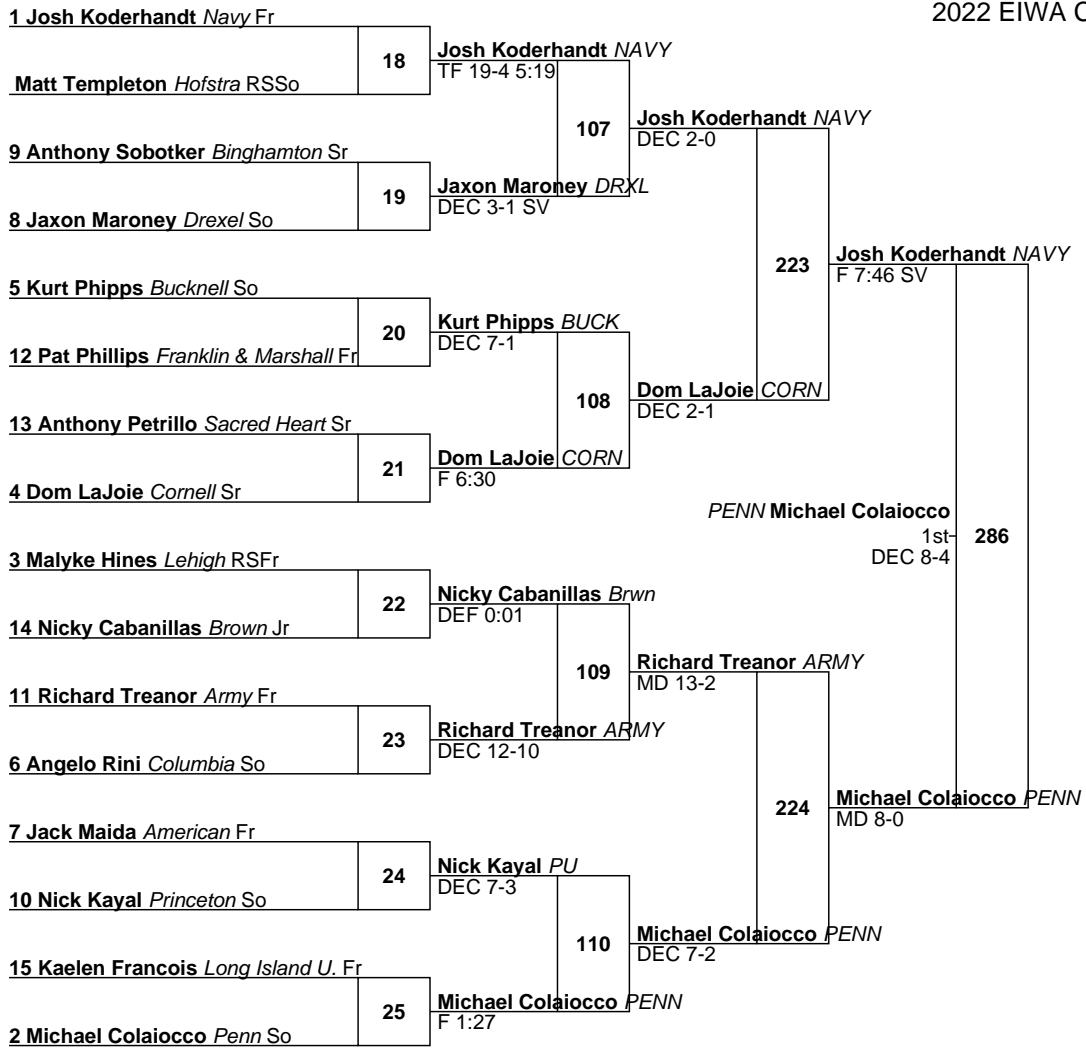

1 Patrick Glory Princeton Jr

L259 Beau Bayless HARV
DEC 4-1
L260 Sheldon Seymour LEH
DEC 3-2

L221 Brandon Seidman BUCK
DEC 3-0
L222 Reese Fry Brwn
TF 18-3 6:21

L261 Richard Treanor ARMY
 DEC 5-8
 L262 Nick Kayal PU
 DEC 7-2