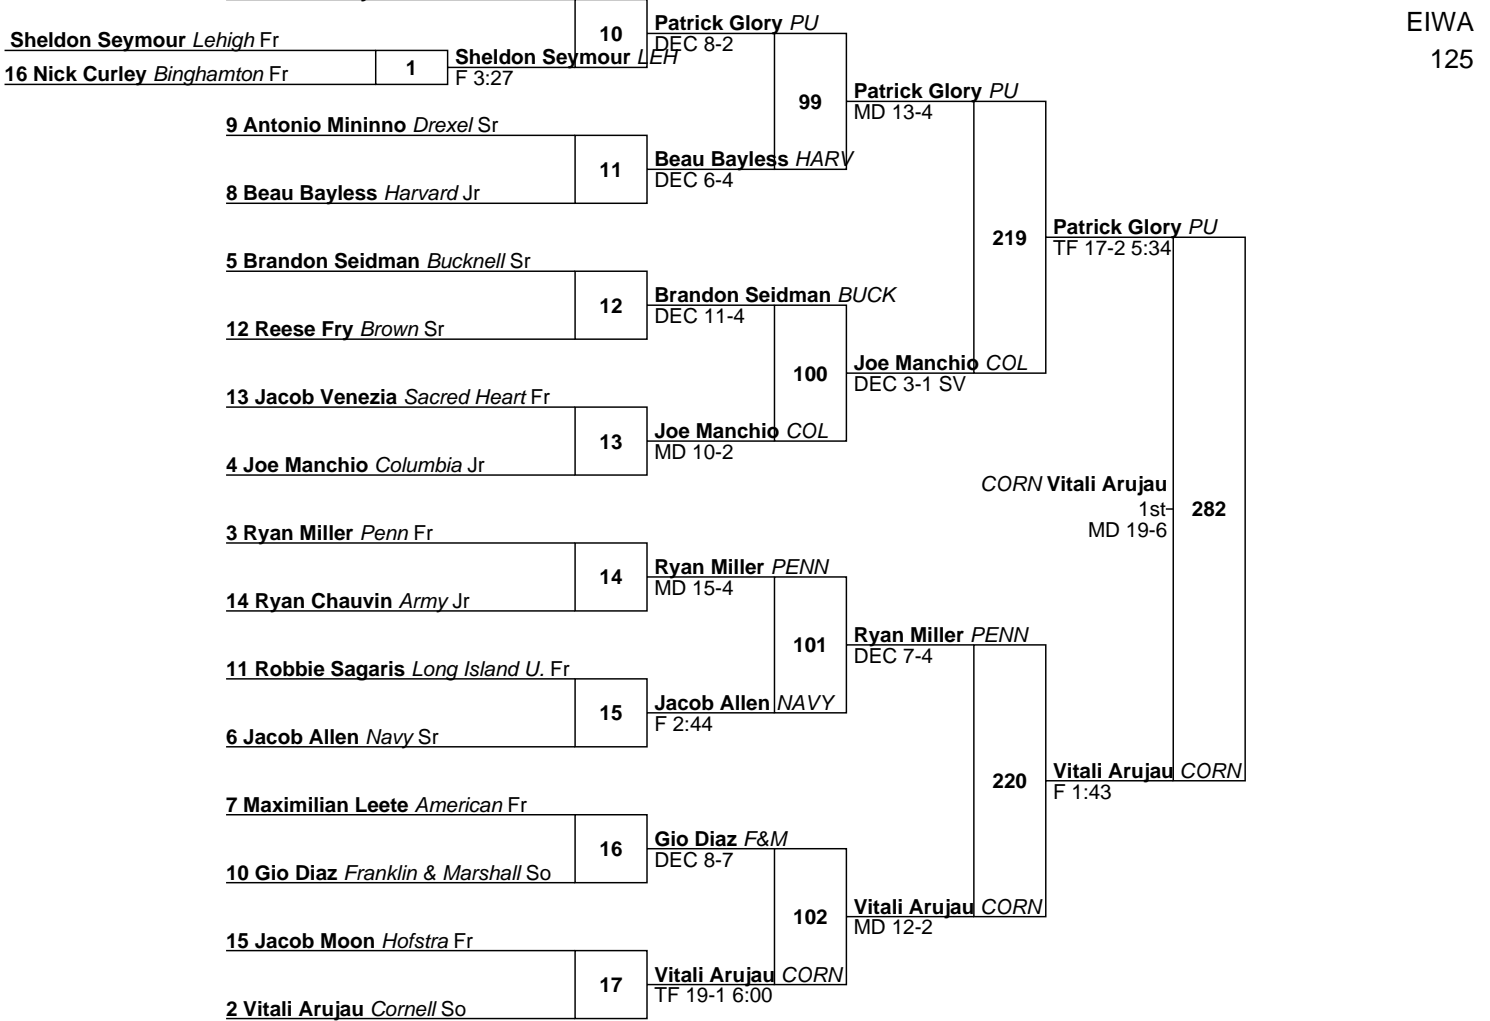

1 Patrick Glory Princeton Jr

L259 Beau Bayless HARV
DEC 4-1
L260 Sheldon Seymour LEH
DEC 3-2

L221 Brandon Seidman BUCK
DEC 3-0
L222 Reese Fry Brwn
TF 18-3 6:21

L261 Richard Treanor ARMY
 DEC 5-8
 L262 Nick Kayal PU
 DEC 7-2