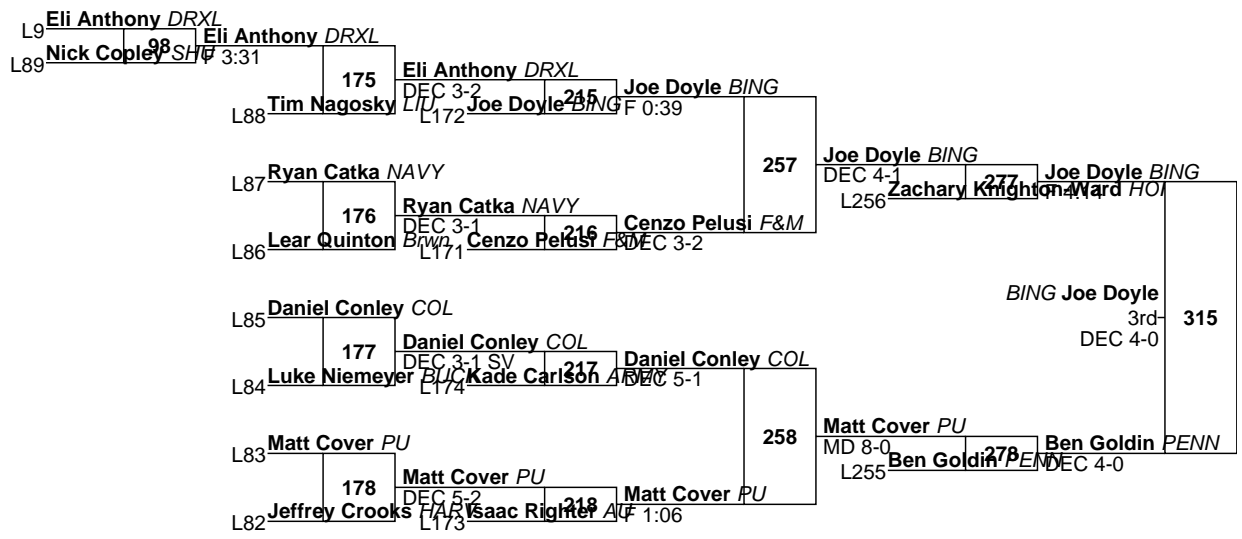

L277 Zachary Knighton-Ward HOF
F 4:14 316
L278 Matt Cover PU
DEC 4-0 DEC 3-1

L257 Cenzo Pelusi F&M
DEC 4-1 317
L258 Daniel Conley COL
MD 8-0 DEC 3-1 SV