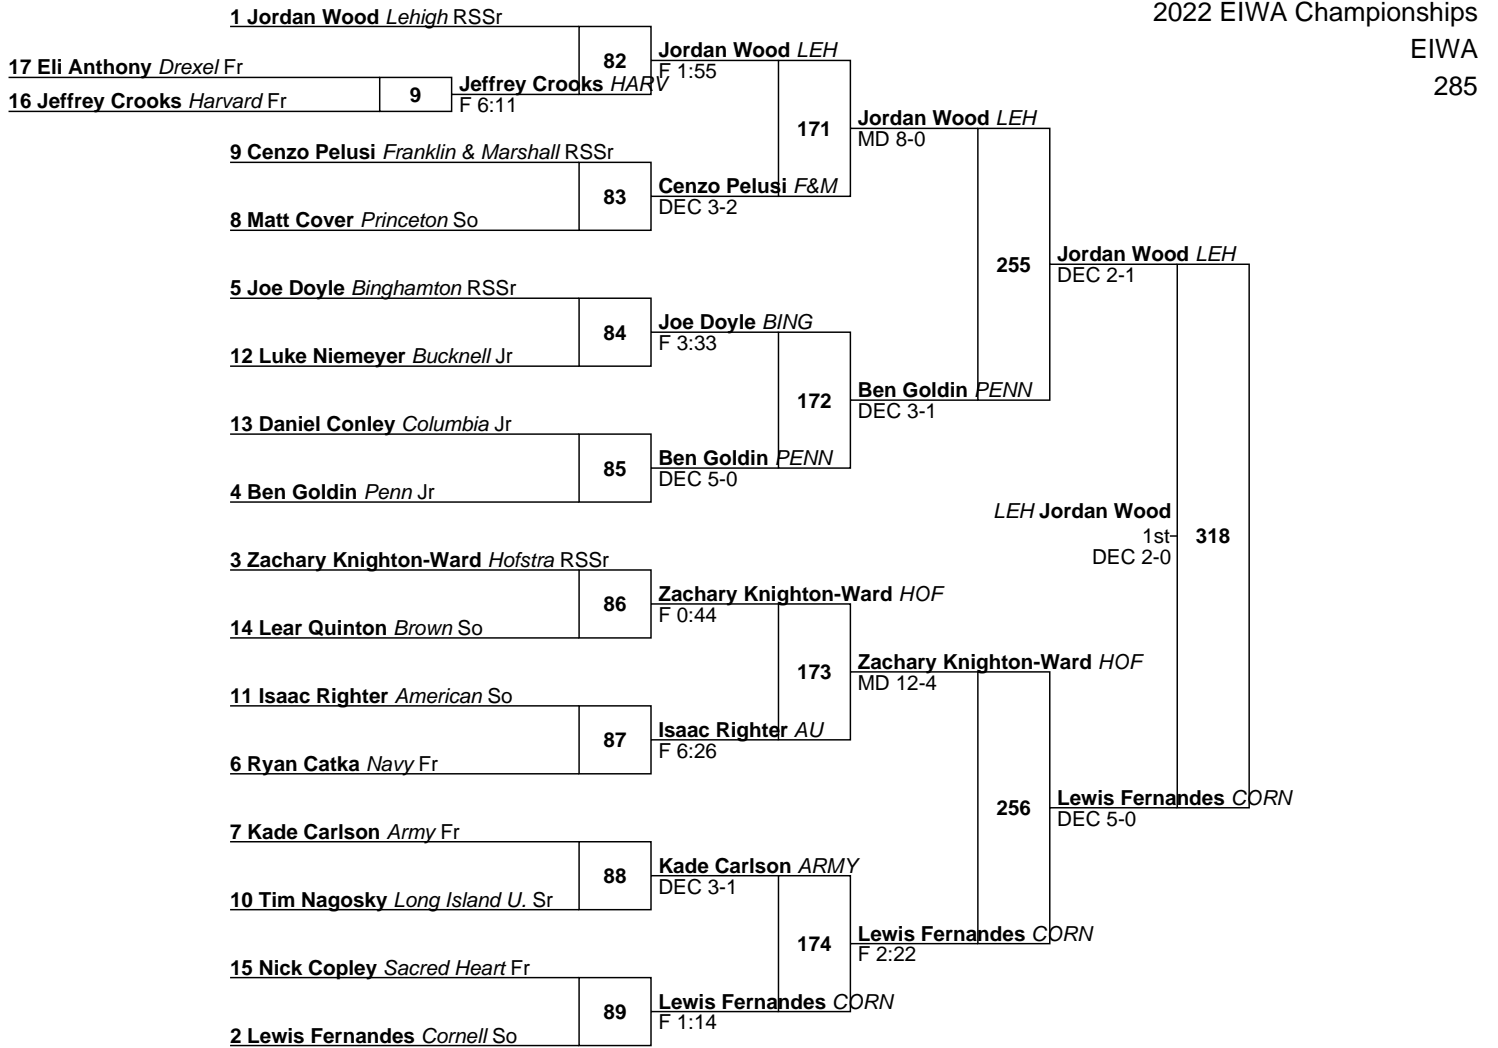

L277 Zachary Knighton-Ward HOF
F 4:14 316
L278 Matt Cover PU
DEC 4-0 DEC 3-1

L257 Cenzo Pelusi F&M
DEC 4-1 317
L258 Daniel Conley COL
MD 8-0 DEC 3-1 SV