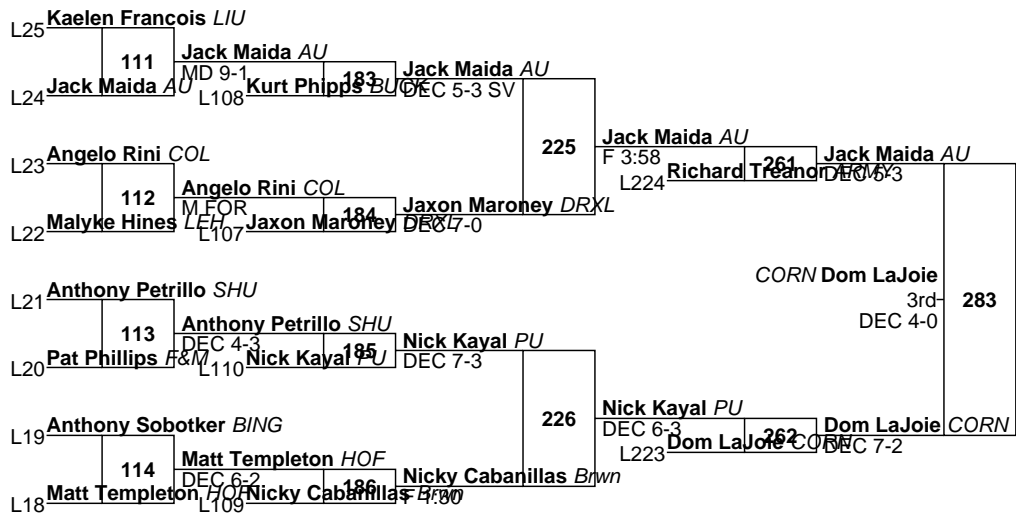

1 Patrick Glory Princeton Jr

L259 Beau Bayless HARV
DEC 4-1
L260 Sheldon Seymour LEH
DEC 3-2

L221 Brandon Seidman BUCK
DEC 3-0
L222 Reese Fry Brwn
TF 18-3 6:21

L261 Richard Treanor ARMY
 DEC 5-8
 L262 Nick Kayal PU
 DEC 7-2