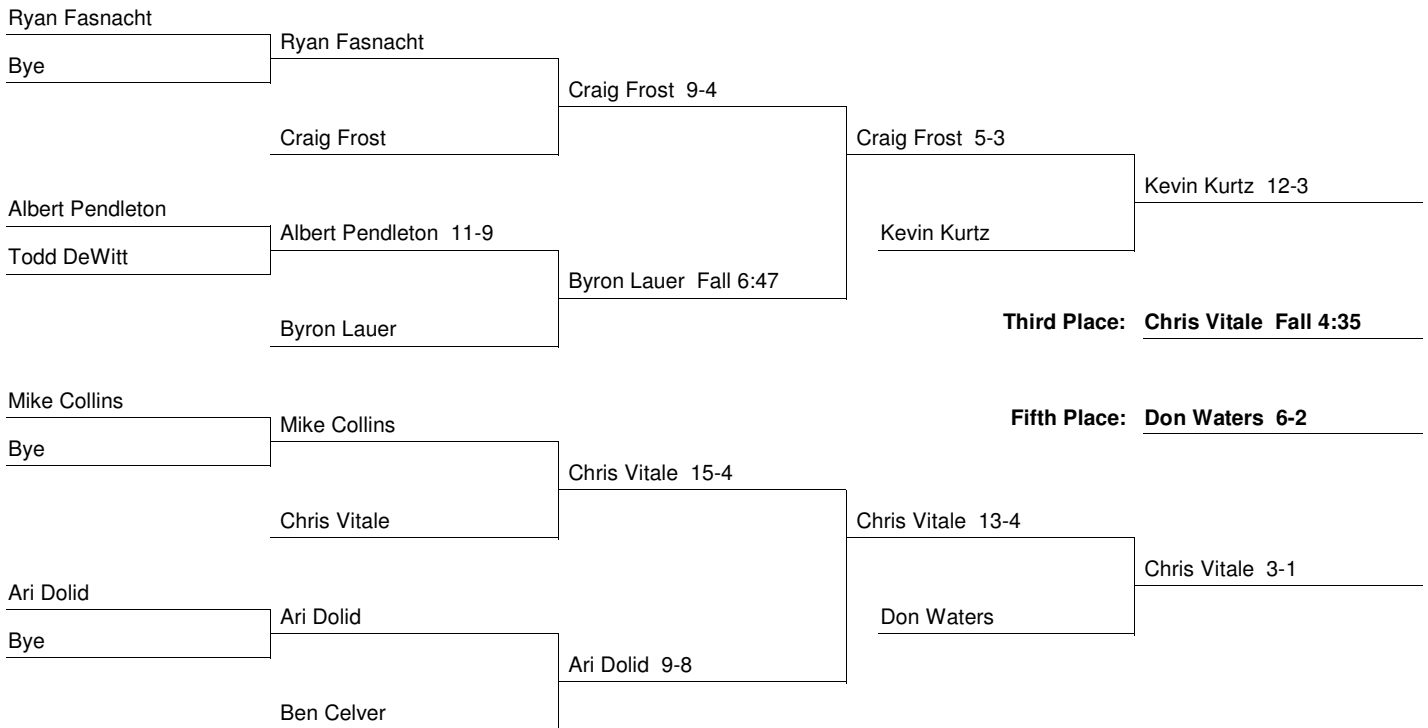

141 Weight Class

Consolation Bracket

**2000 EIWA Championship
3/3/2000 and 3/4/2000 at Navy**

149 Weight Class

Consolation Bracket

**2000 EIWA Championship
3/3/2000 and 3/4/2000 at Navy**

157 Weight Class

Consolation Bracket