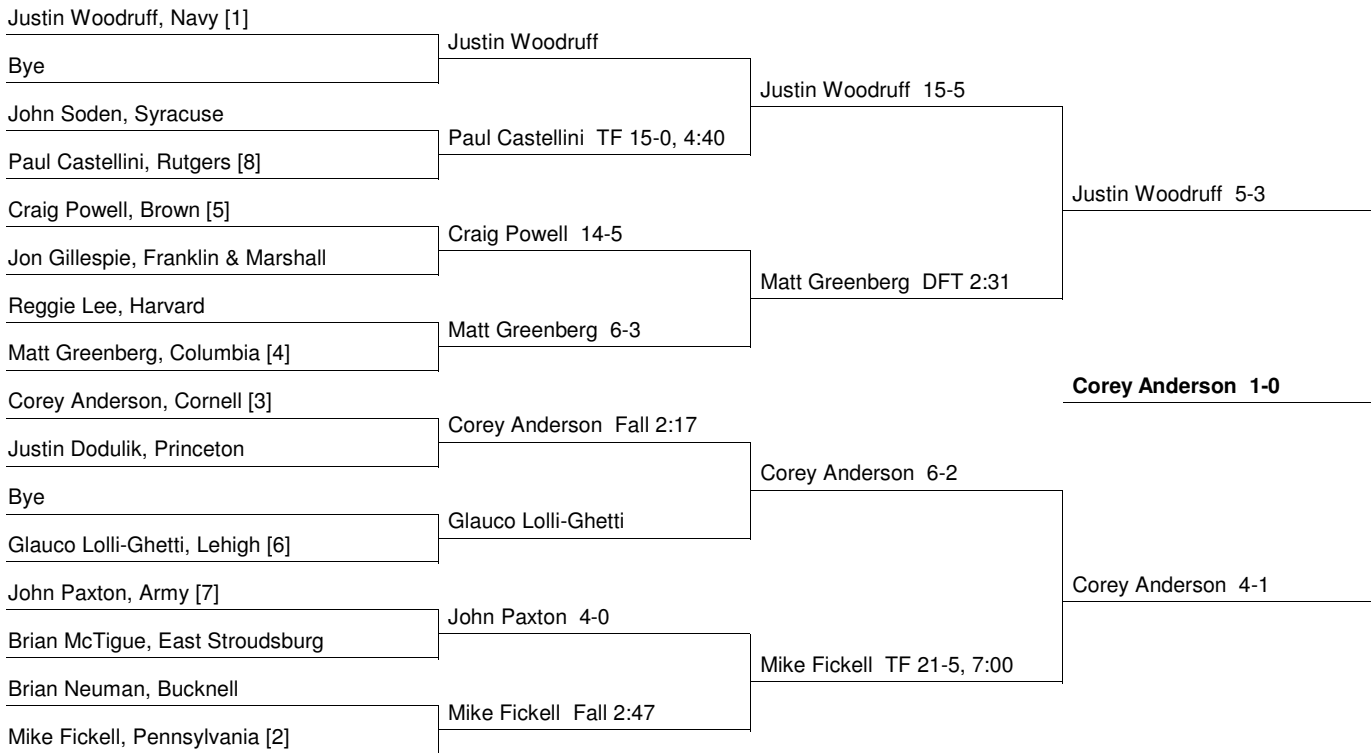

184 Weight Class

Consolation Bracket

**2000 EIWA Championship
3/3/2000 and 3/4/2000 at Navy**

197 Weight Class

Consolation Bracket

**2000 EIWA Championship
3/3/2000 and 3/4/2000 at Navy**

285 Weight Class

Consolation Bracket