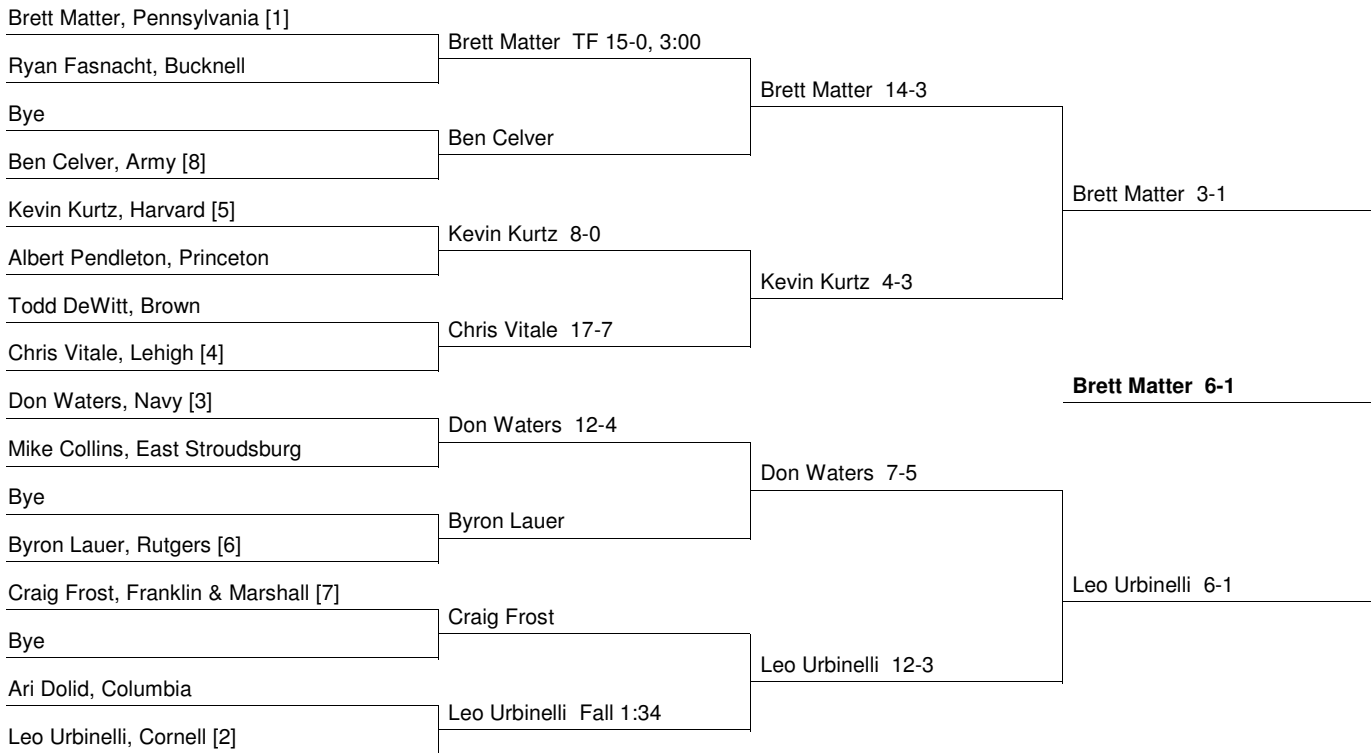

141 Weight Class

Consolation Bracket

**2000 EIWA Championship
3/3/2000 and 3/4/2000 at Navy**

149 Weight Class

Consolation Bracket

**2000 EIWA Championship
3/3/2000 and 3/4/2000 at Navy**

157 Weight Class

Consolation Bracket