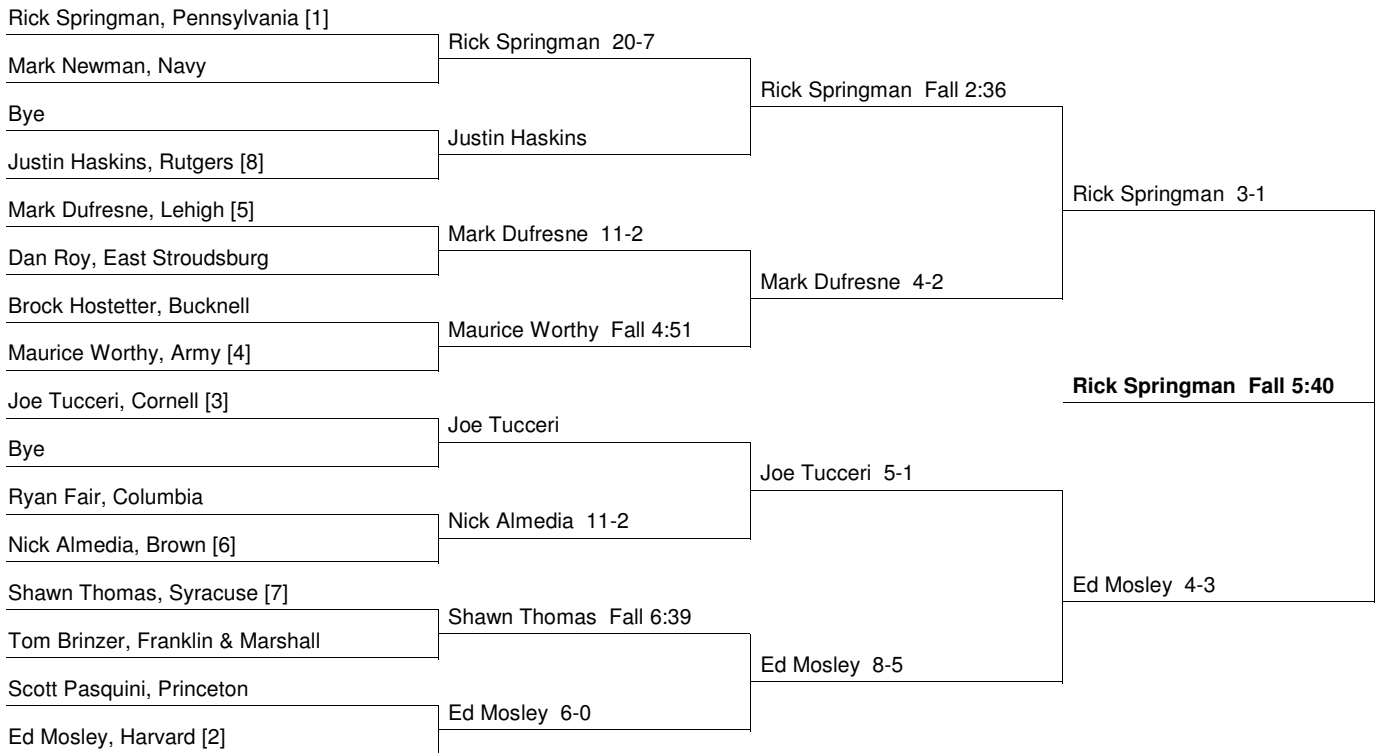

**2000 EIWA Championship
3/3/2000 and 3/4/2000 at Navy**

165 Weight Class

Consolation Bracket

**2000 EIWA Championship
3/3/2000 and 3/4/2000 at Navy**

174 Weight Class

Consolation Bracket

**2000 EIWA Championship
3/3/2000 and 3/4/2000 at Navy**