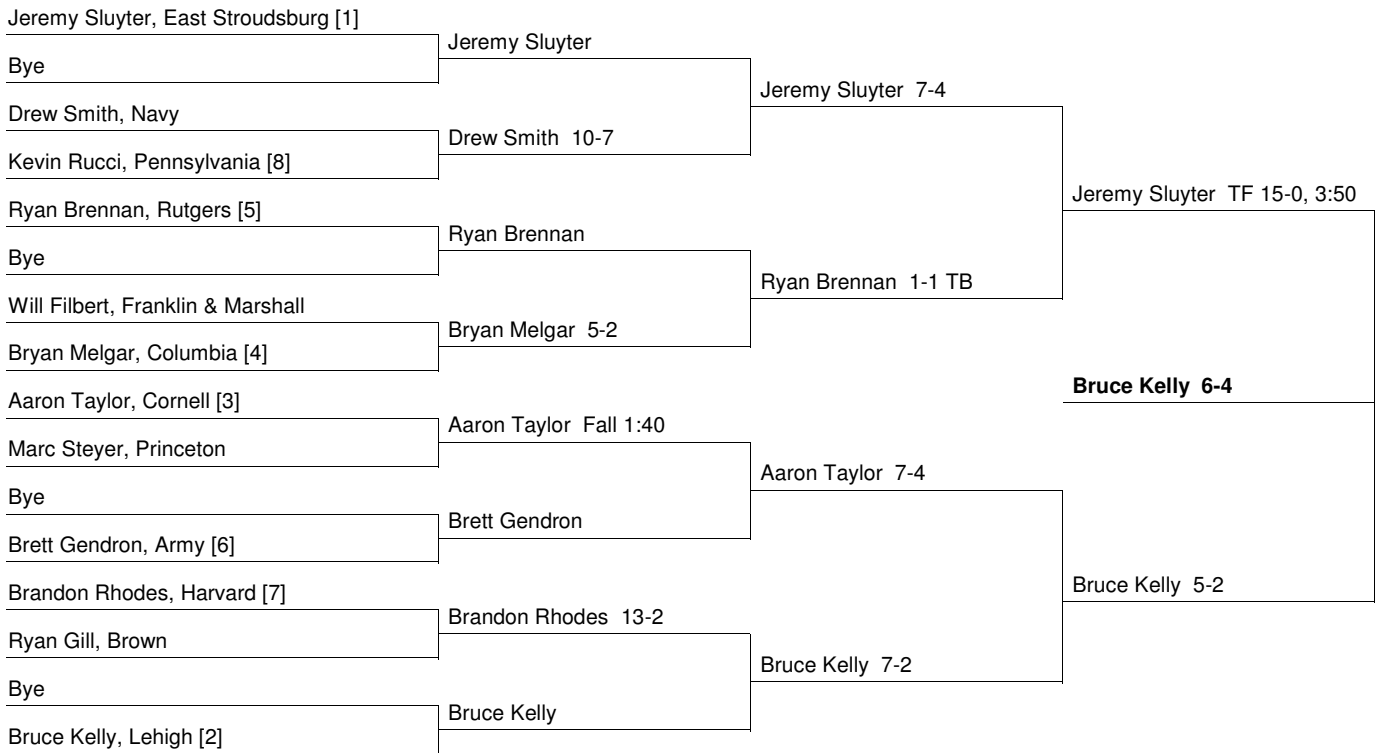

**2000 EIWA Championship
3/3/2000 and 3/4/2000 at Navy**

125 Weight Class