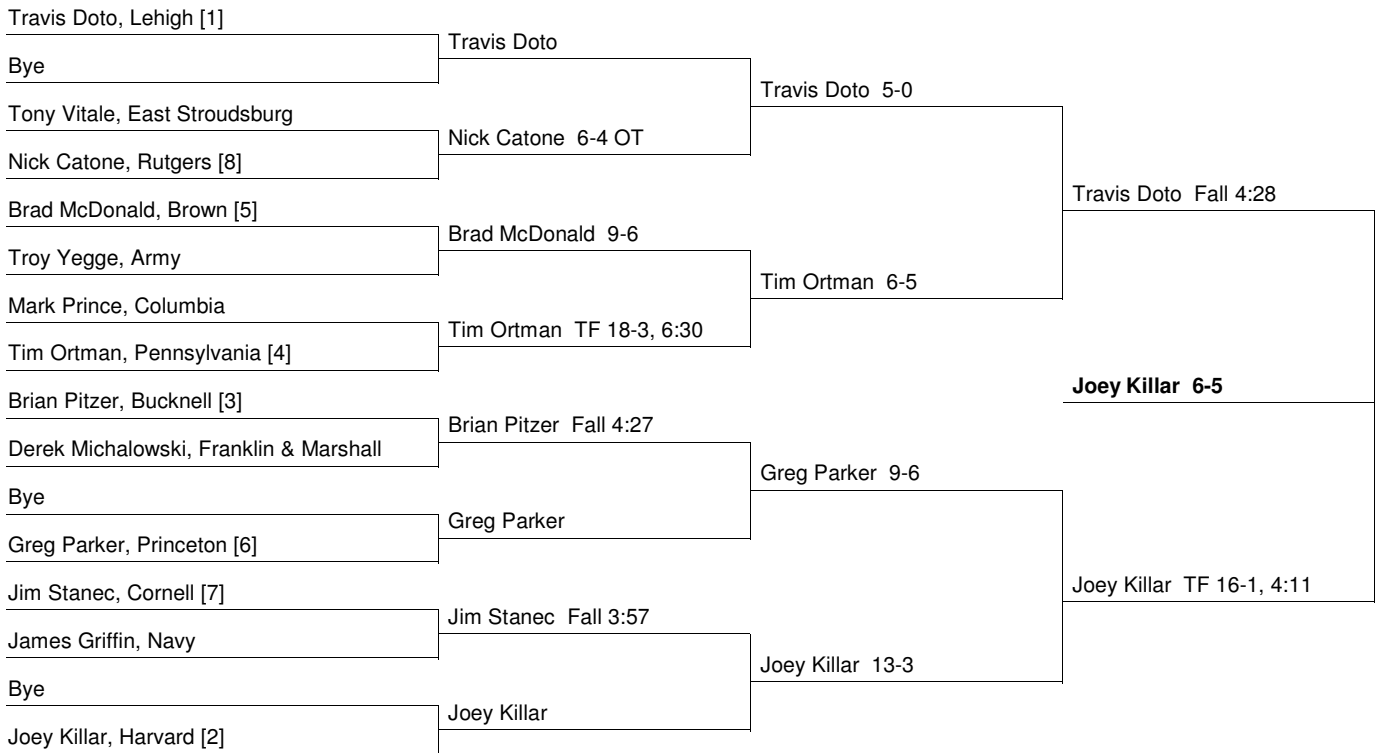

**2000 EIWA Championship
3/3/2000 and 3/4/2000 at Navy**

165 Weight Class