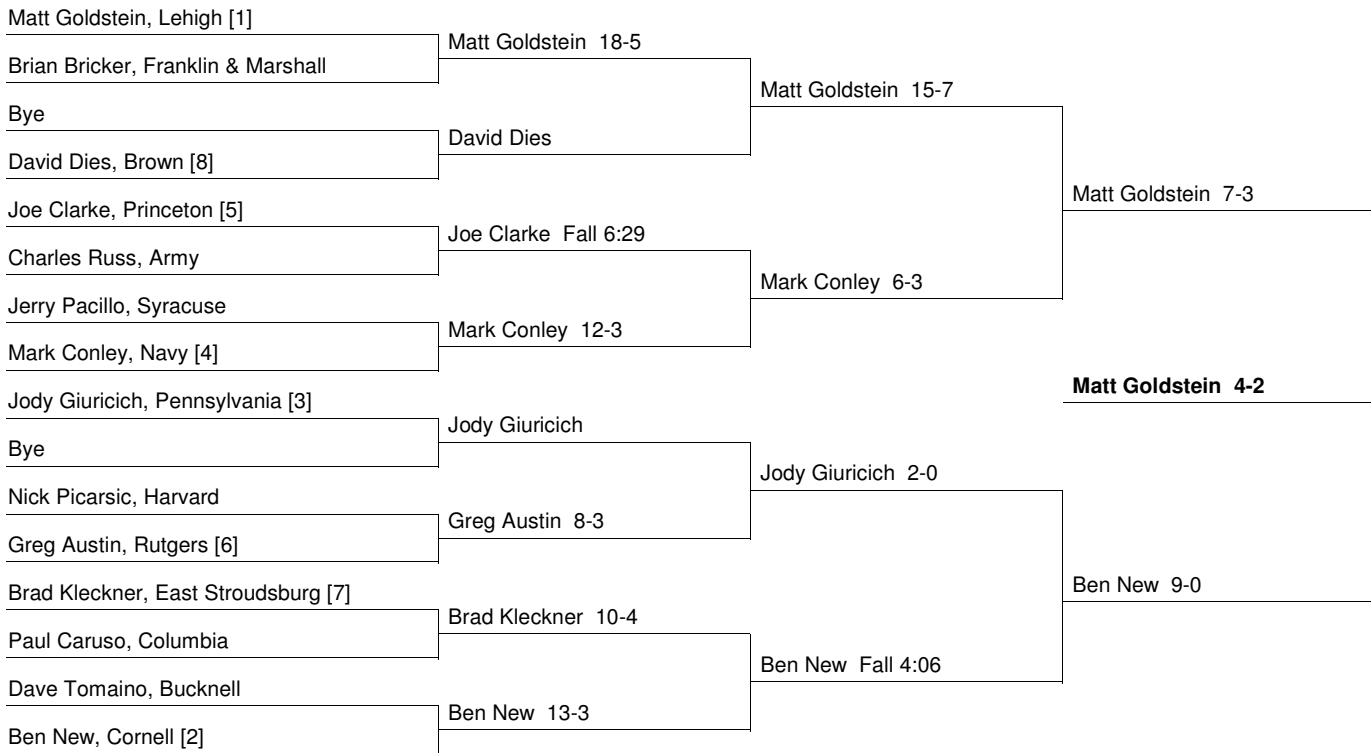

**2000 EIWA Championship
3/3/2000 and 3/4/2000 at Navy**

141 Weight Class