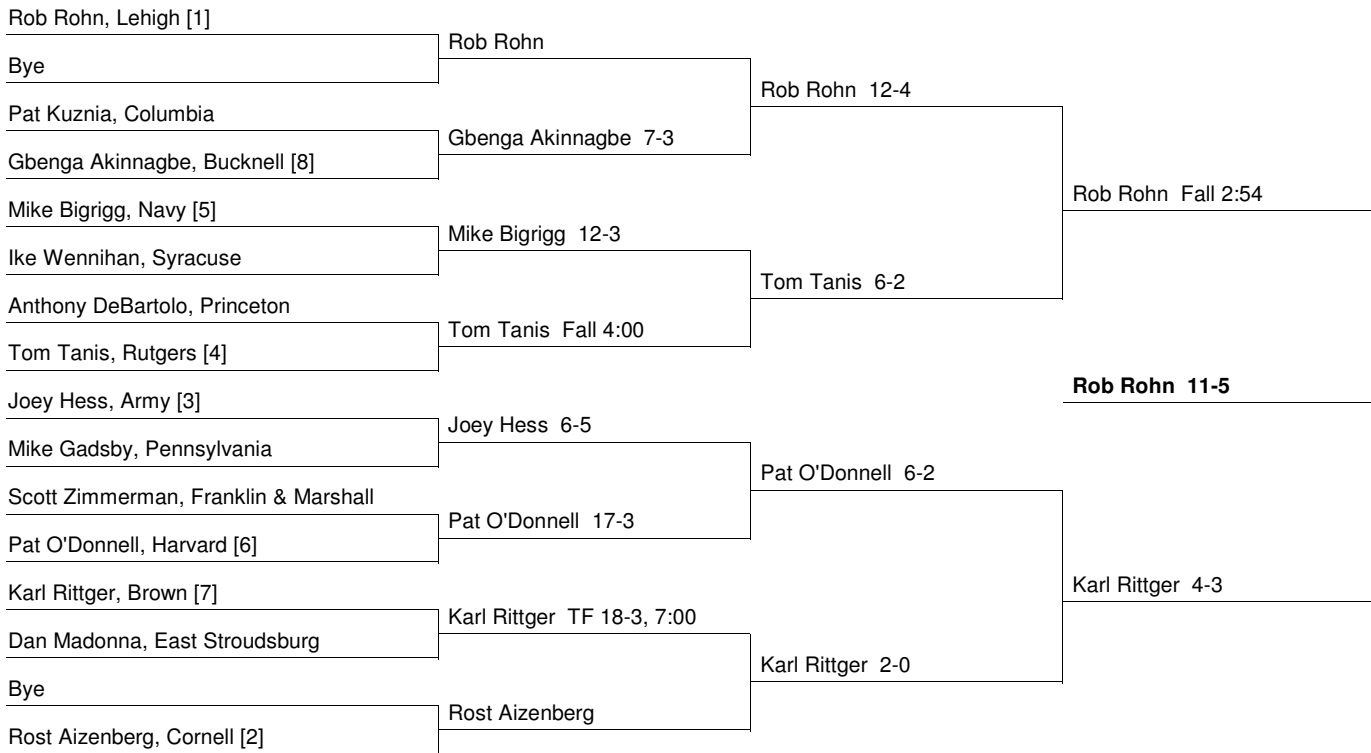

**2000 EIWA Championship
3/3/2000 and 3/4/2000 at Navy**

184 Weight Class