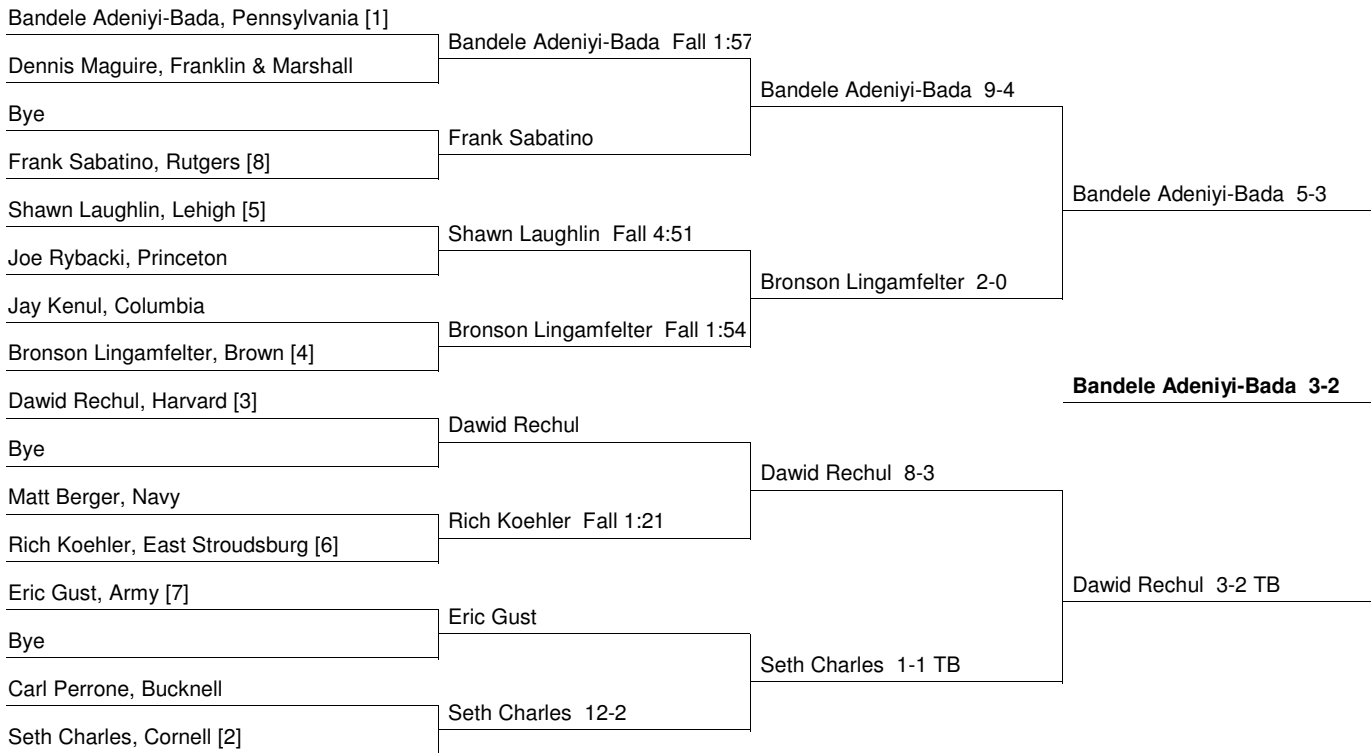

184 Weight Class

Consolation Bracket

**2000 EIWA Championship
3/3/2000 and 3/4/2000 at Navy**

197 Weight Class

Consolation Bracket

**2000 EIWA Championship
3/3/2000 and 3/4/2000 at Navy**

285 Weight Class

Consolation Bracket