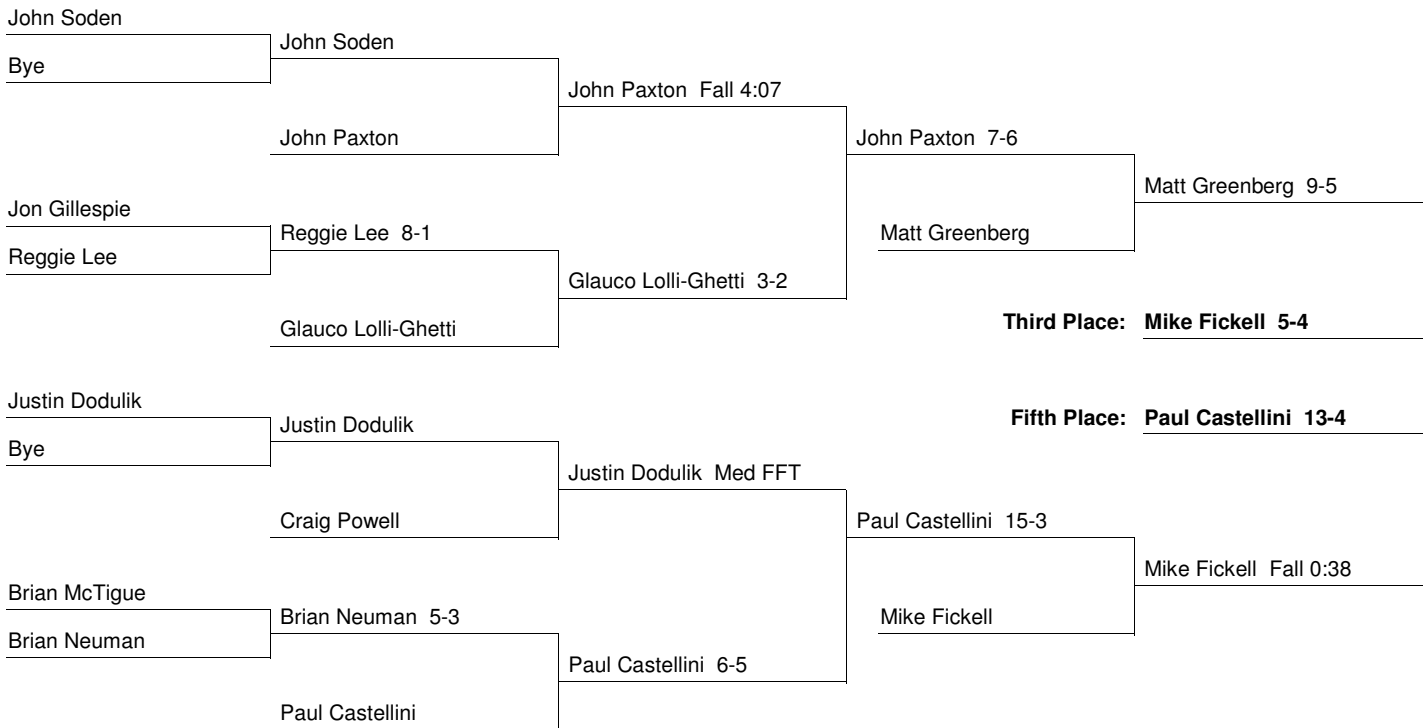

184 Weight Class

Consolation Bracket

**2000 EIWA Championship
3/3/2000 and 3/4/2000 at Navy**

197 Weight Class

Consolation Bracket

**2000 EIWA Championship
3/3/2000 and 3/4/2000 at Navy**

285 Weight Class

Consolation Bracket