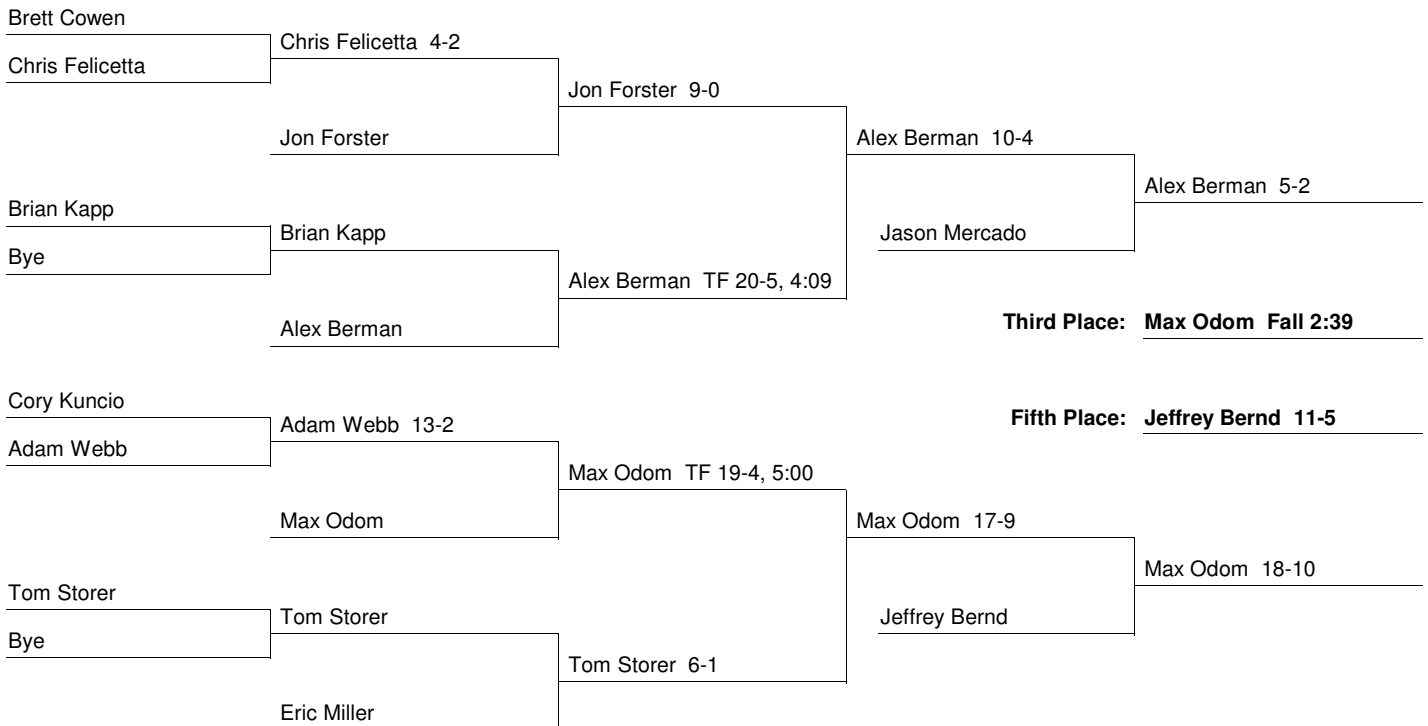

141 Weight Class

Consolation Bracket

**2000 EIWA Championship
3/3/2000 and 3/4/2000 at Navy**

149 Weight Class

Consolation Bracket

**2000 EIWA Championship
3/3/2000 and 3/4/2000 at Navy**

157 Weight Class

Consolation Bracket