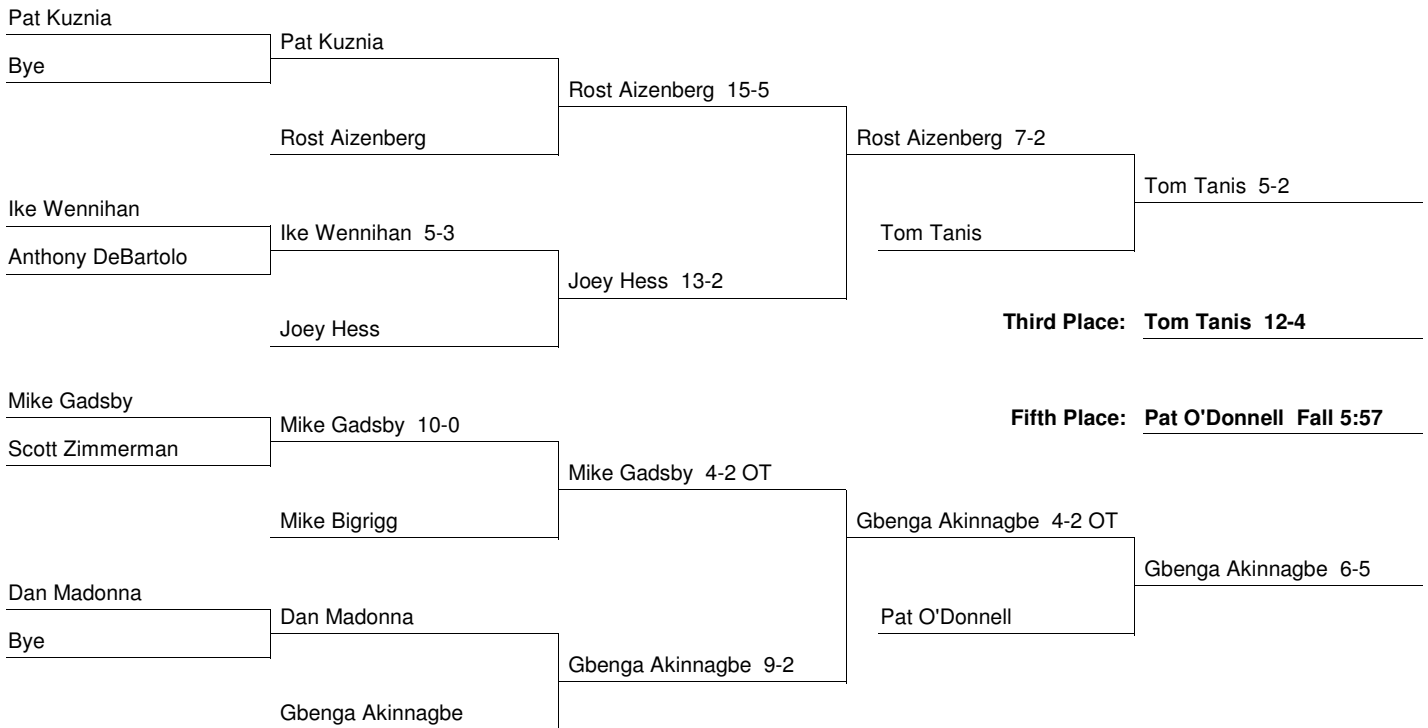

Consolation Bracket