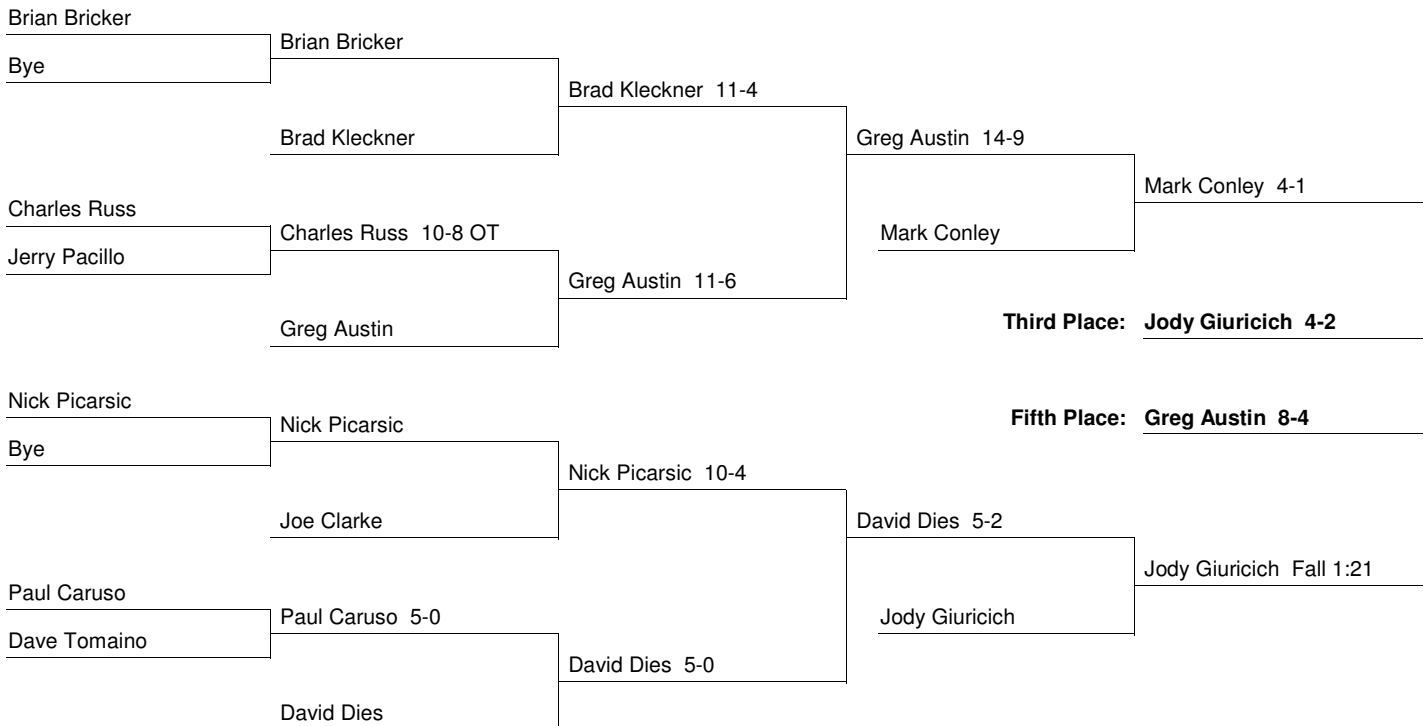

Consolation Bracket