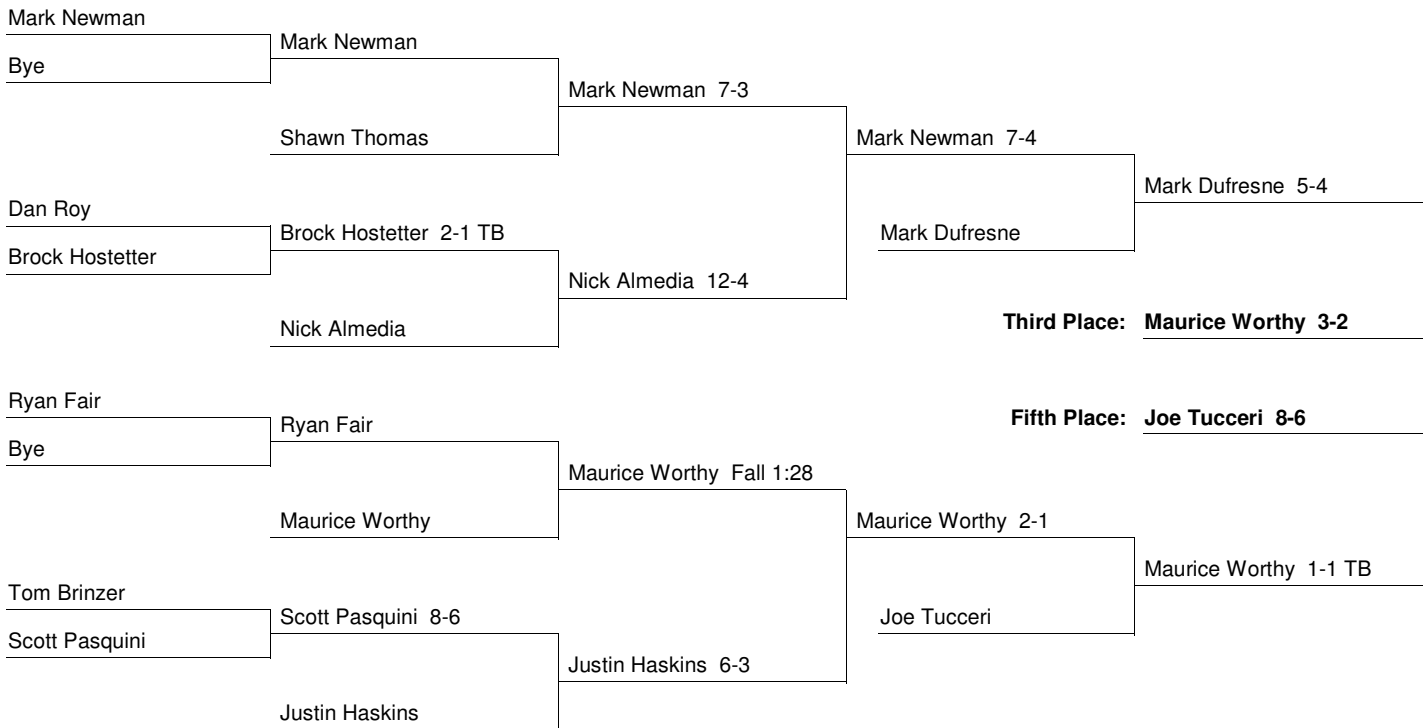

**2000 EIWA Championship
3/3/2000 and 3/4/2000 at Navy**

165 Weight Class

Consolation Bracket

**2000 EIWA Championship
3/3/2000 and 3/4/2000 at Navy**

174 Weight Class

Consolation Bracket

**2000 EIWA Championship
3/3/2000 and 3/4/2000 at Navy**