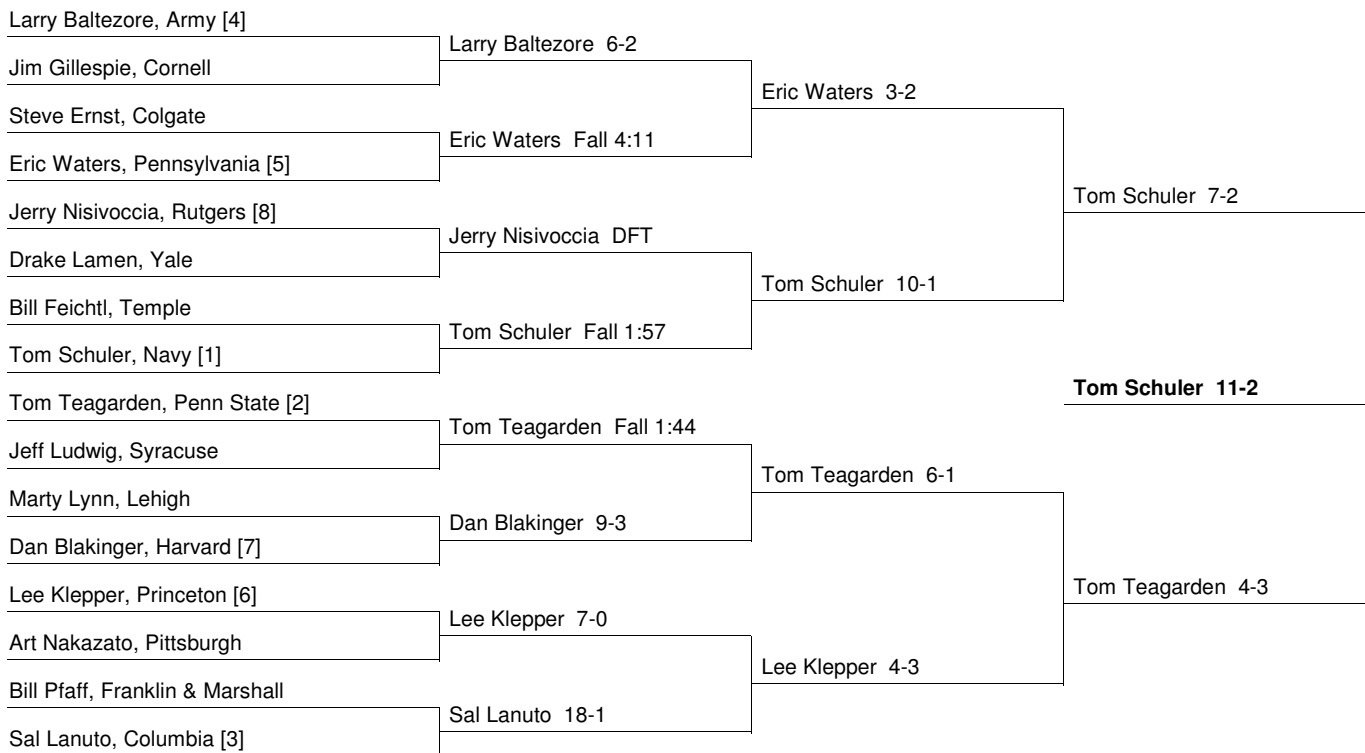

1972 EIWA Championship
2/25/1972 and 2/26/1972 at Temple

118 Weight Class