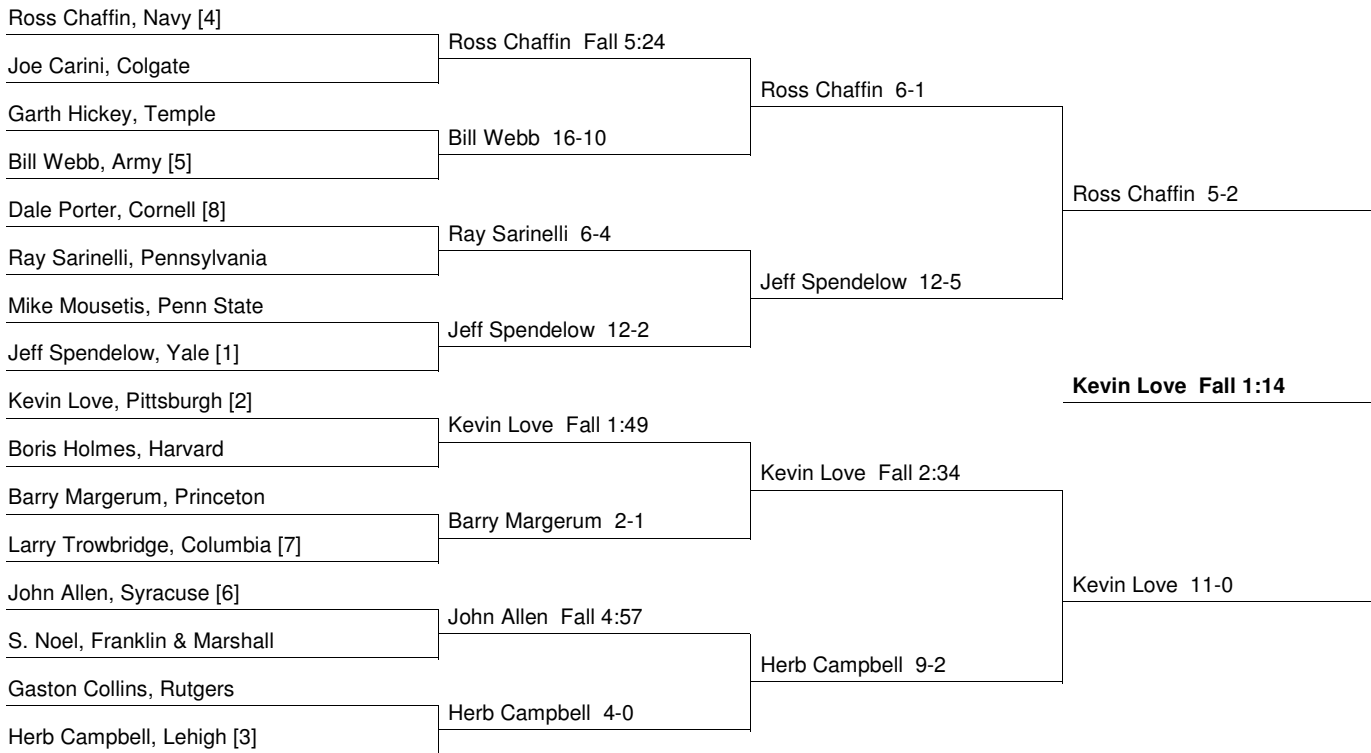

134 Weight Class

Consolation Bracket

1972 EIWA Championship
2/25/1972 and 2/26/1972 at Temple

142 Weight Class

Consolation Bracket

1972 EIWA Championship
2/25/1972 and 2/26/1972 at Temple

150 Weight Class

Consolation Bracket