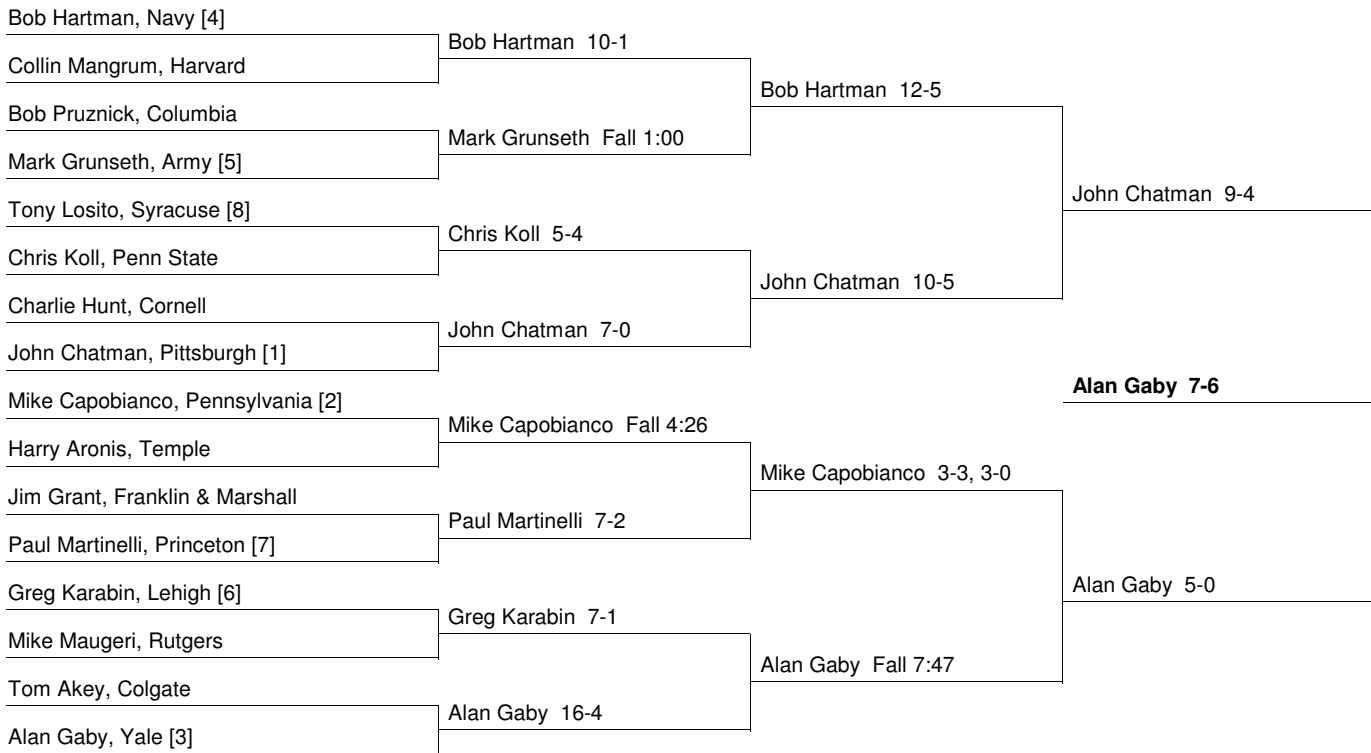

1972 EIWA Championship
2/25/1972 and 2/26/1972 at Temple

158 Weight Class