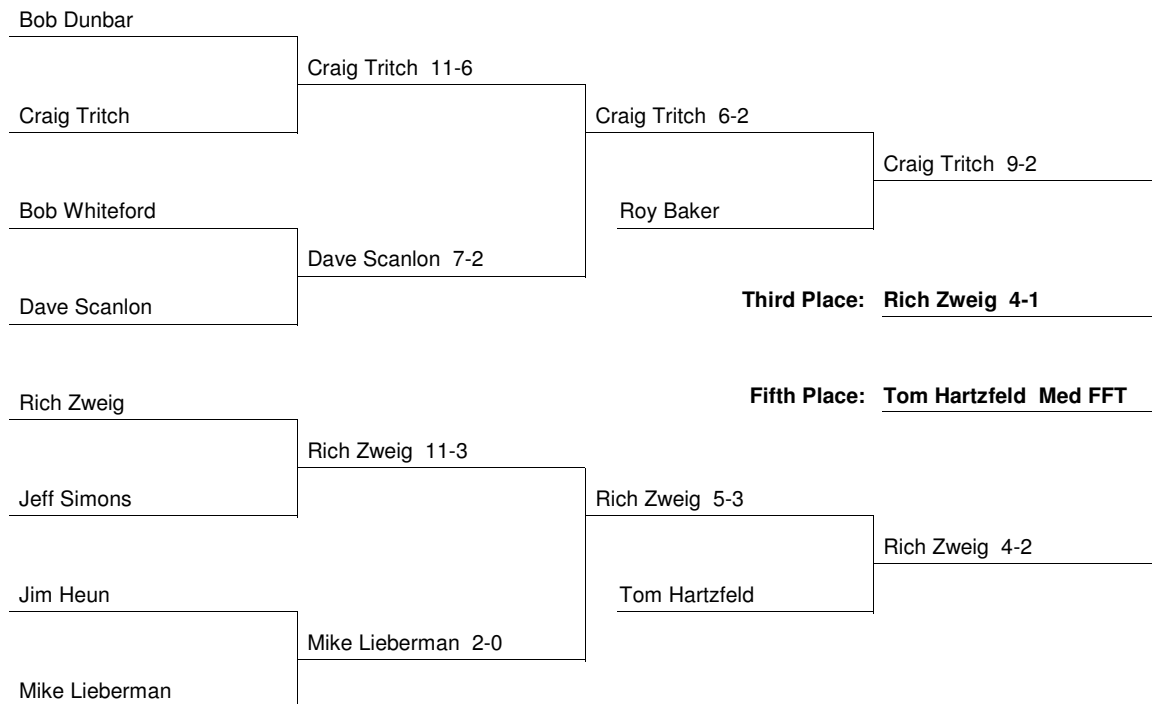

Consolation Bracket