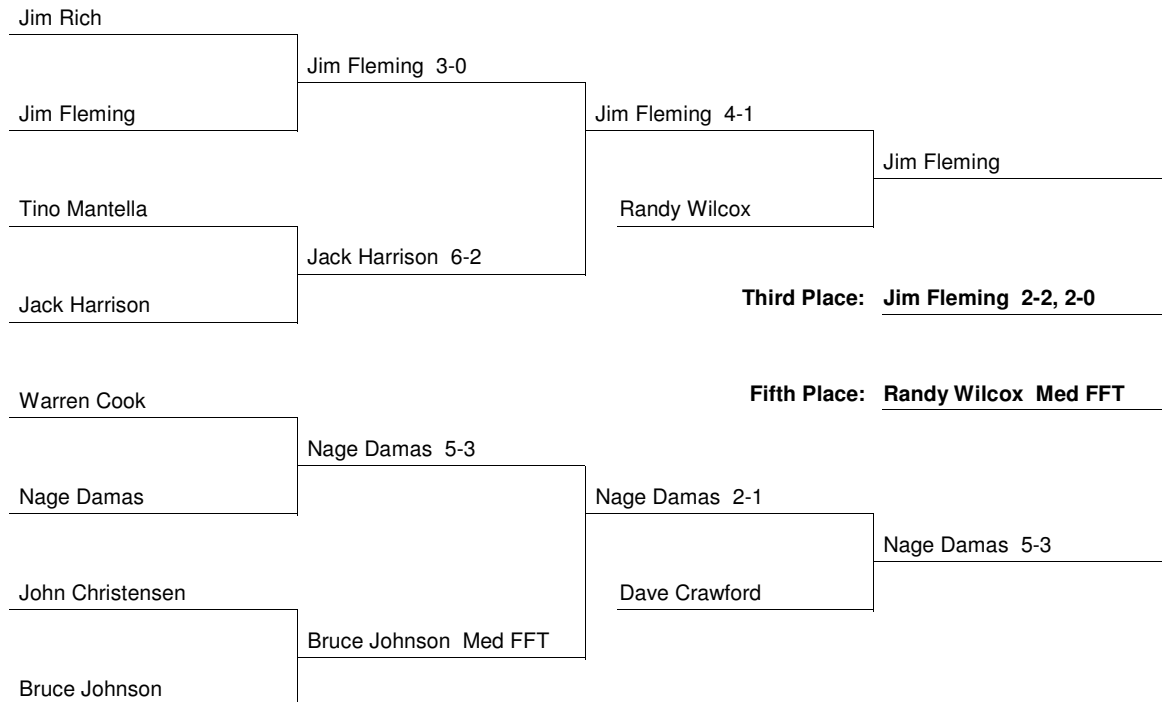

Consolation Bracket