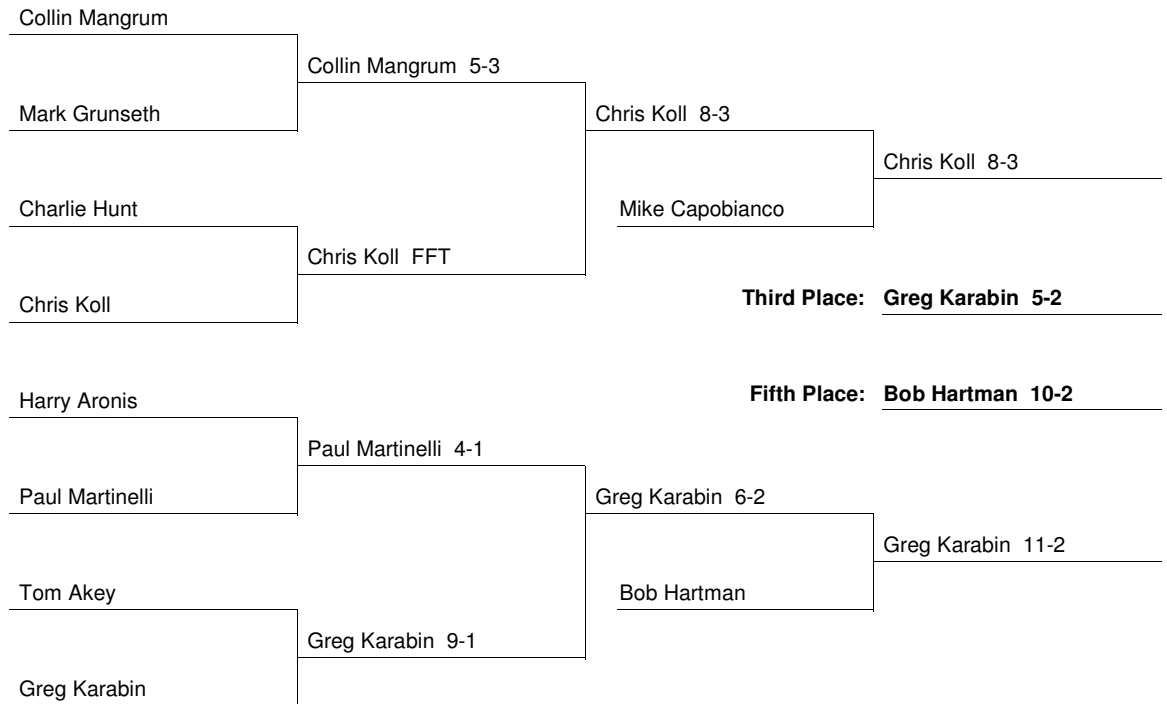

Consolation Bracket