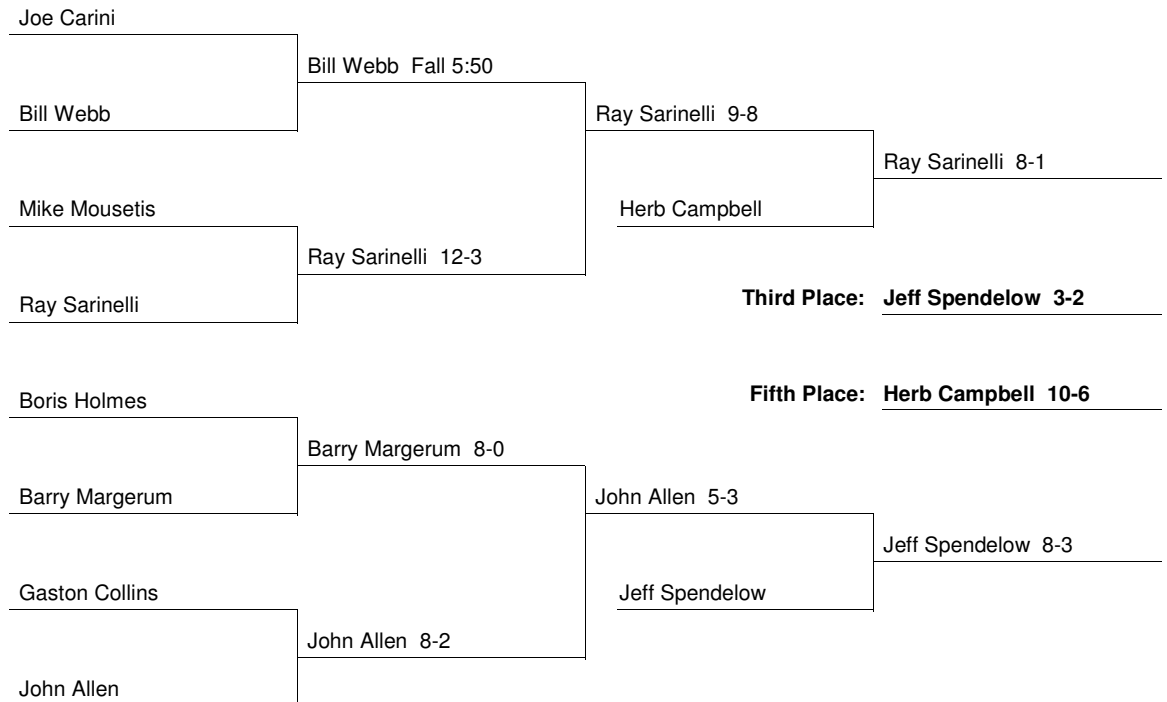

Consolation Bracket