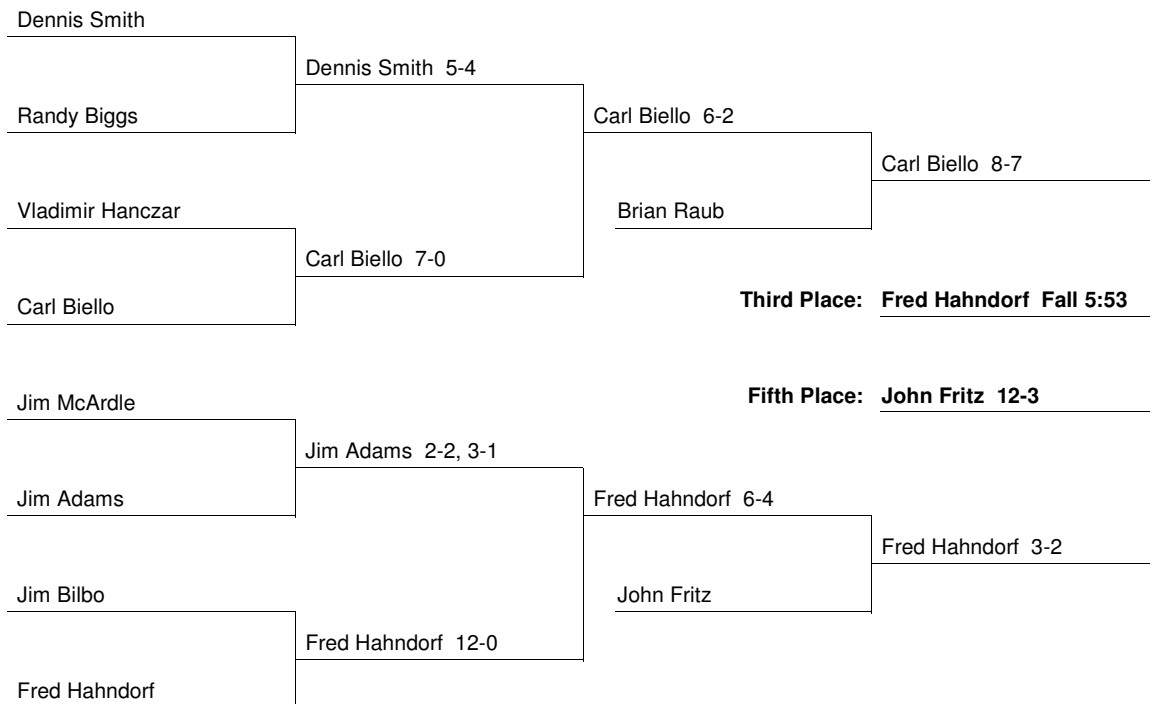

Consolation Bracket