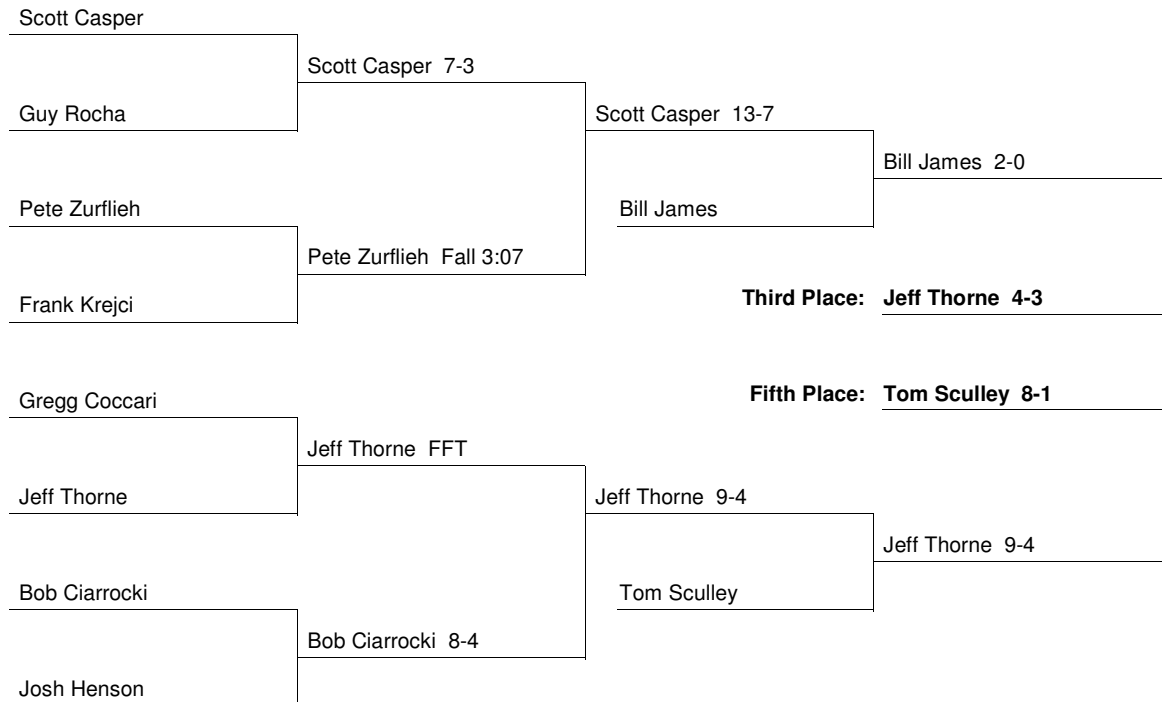

Consolation Bracket