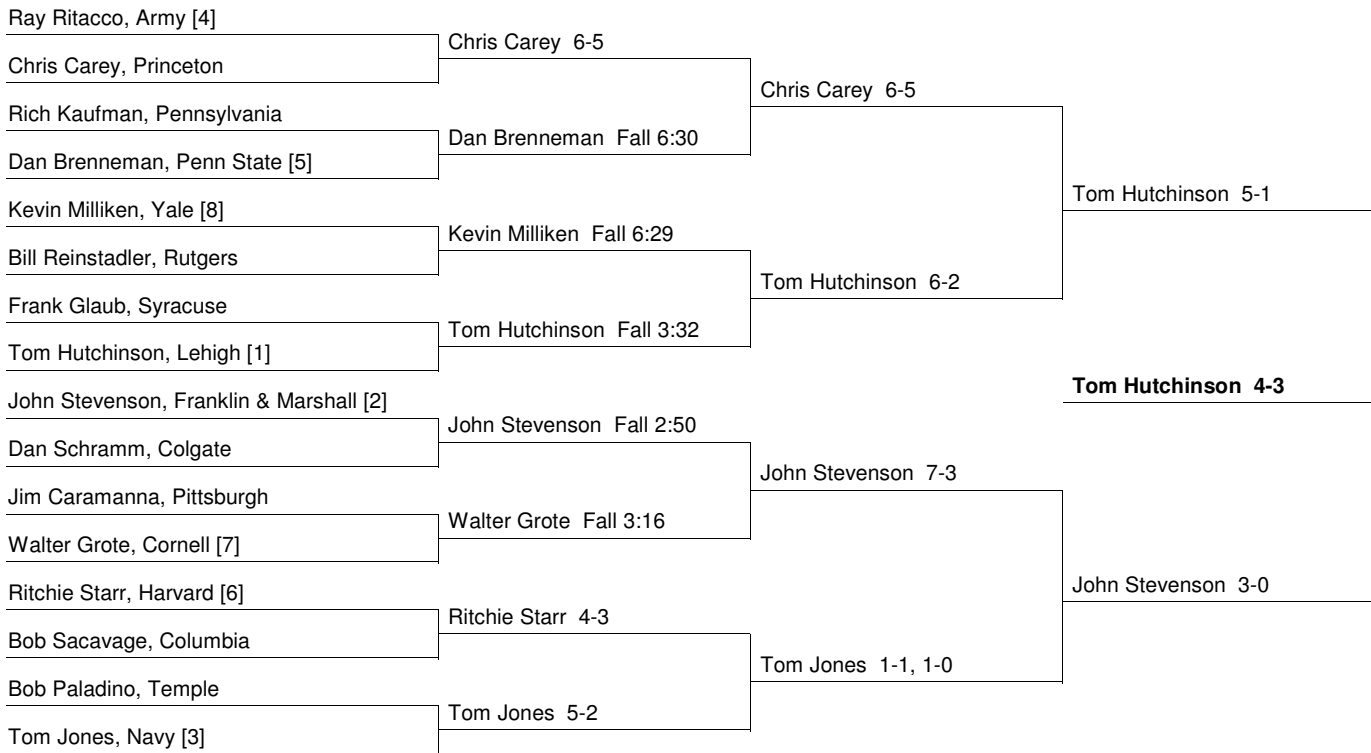

1972 EIWA Championship
2/25/1972 and 2/26/1972 at Temple

177 Weight Class