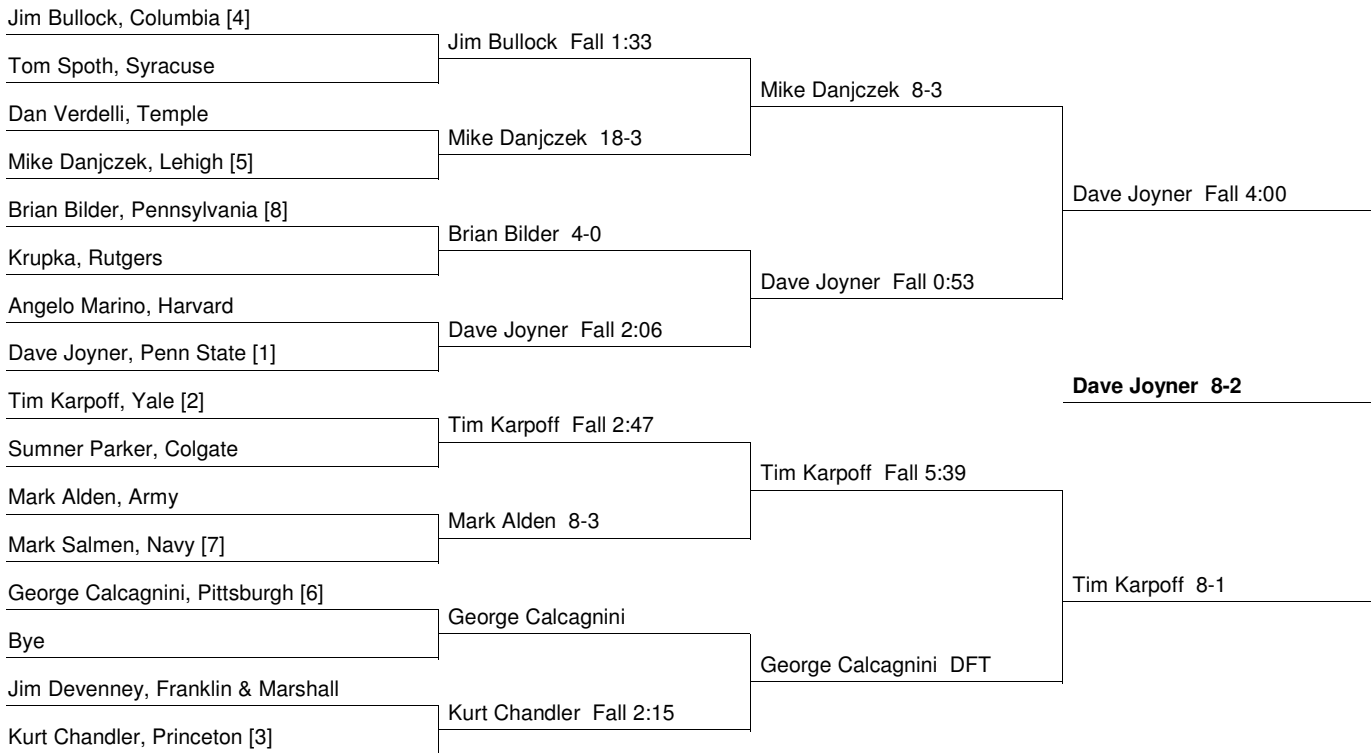

177 Weight Class

Consolation Bracket

1972 EIWA Championship
2/25/1972 and 2/26/1972 at Temple

190 Weight Class

Consolation Bracket

1972 EIWA Championship
2/25/1972 and 2/26/1972 at Temple

UNL Weight Class

Consolation Bracket