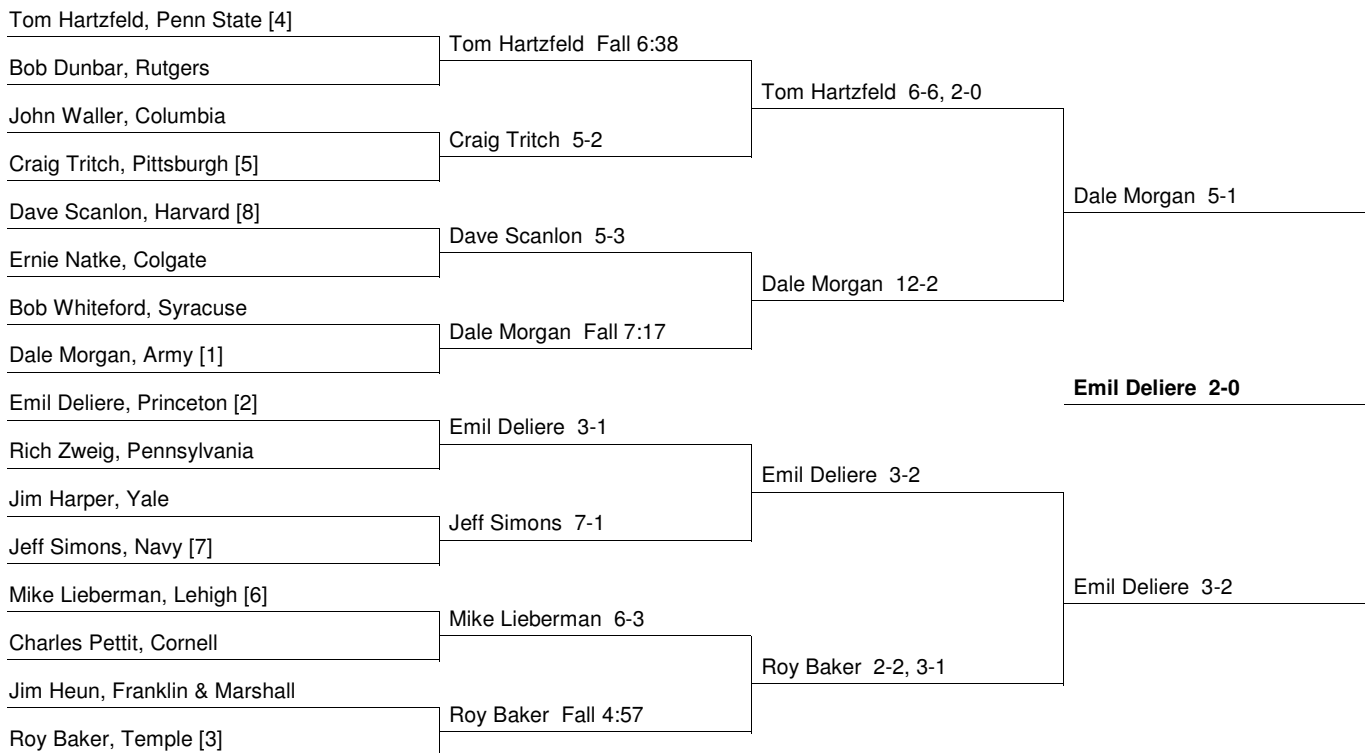

177 Weight Class

Consolation Bracket

1972 EIWA Championship
2/25/1972 and 2/26/1972 at Temple

190 Weight Class

Consolation Bracket

1972 EIWA Championship
2/25/1972 and 2/26/1972 at Temple

UNL Weight Class

Consolation Bracket