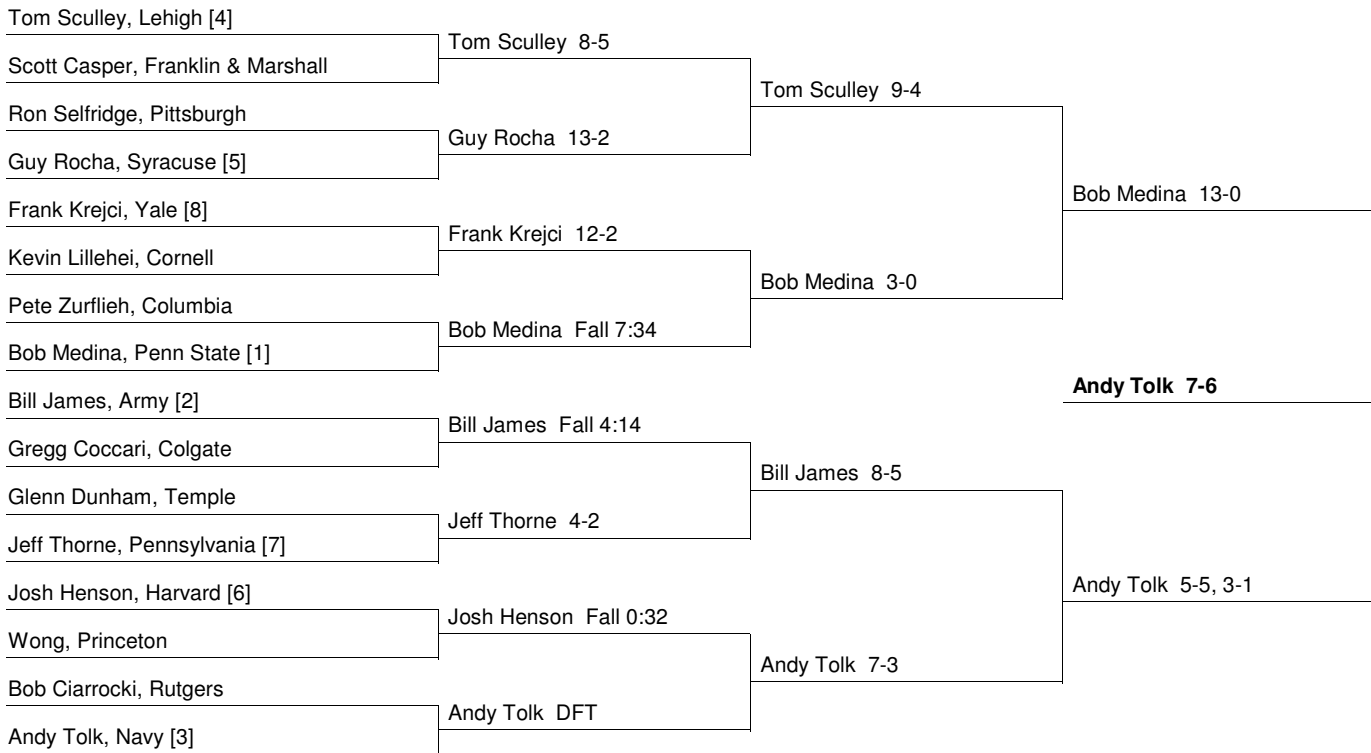

1972 EIWA Championship
2/25/1972 and 2/26/1972 at Temple

134 Weight Class