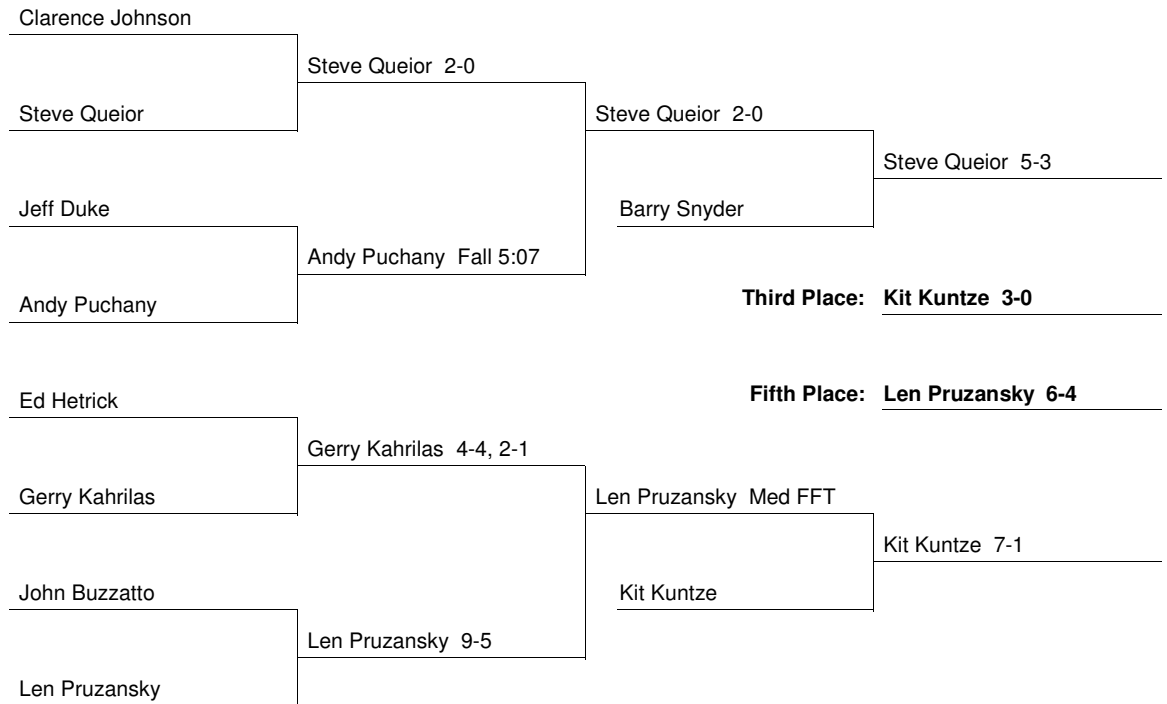

134 Weight Class

Consolation Bracket

1972 EIWA Championship
2/25/1972 and 2/26/1972 at Temple

142 Weight Class

Consolation Bracket

1972 EIWA Championship
2/25/1972 and 2/26/1972 at Temple

150 Weight Class

Consolation Bracket