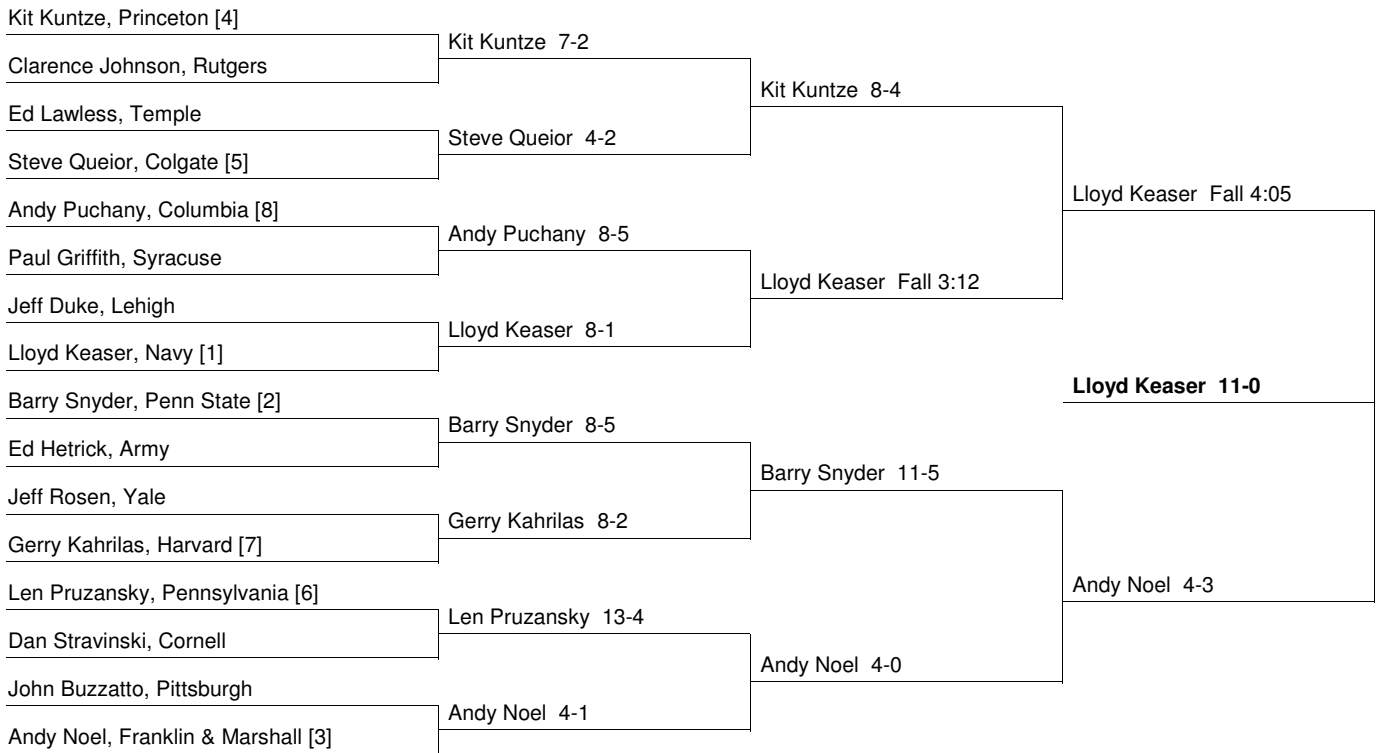

134 Weight Class

Consolation Bracket

1972 EIWA Championship
2/25/1972 and 2/26/1972 at Temple

142 Weight Class

Consolation Bracket

1972 EIWA Championship
2/25/1972 and 2/26/1972 at Temple

150 Weight Class

Consolation Bracket