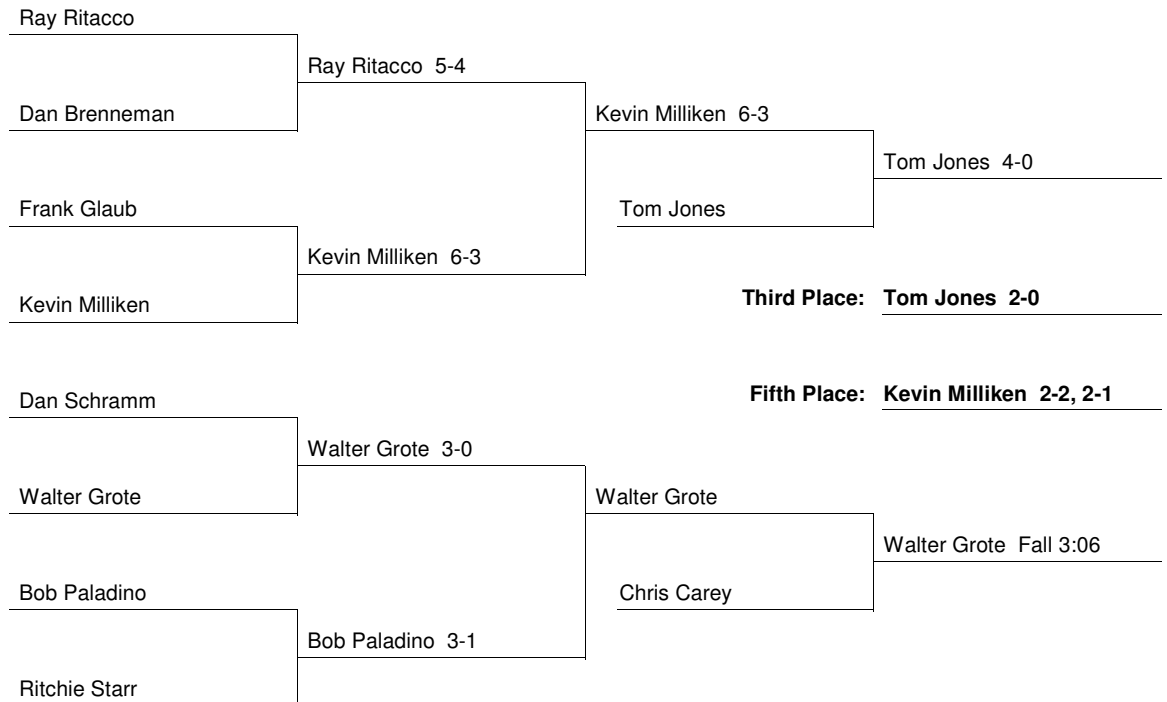

Consolation Bracket