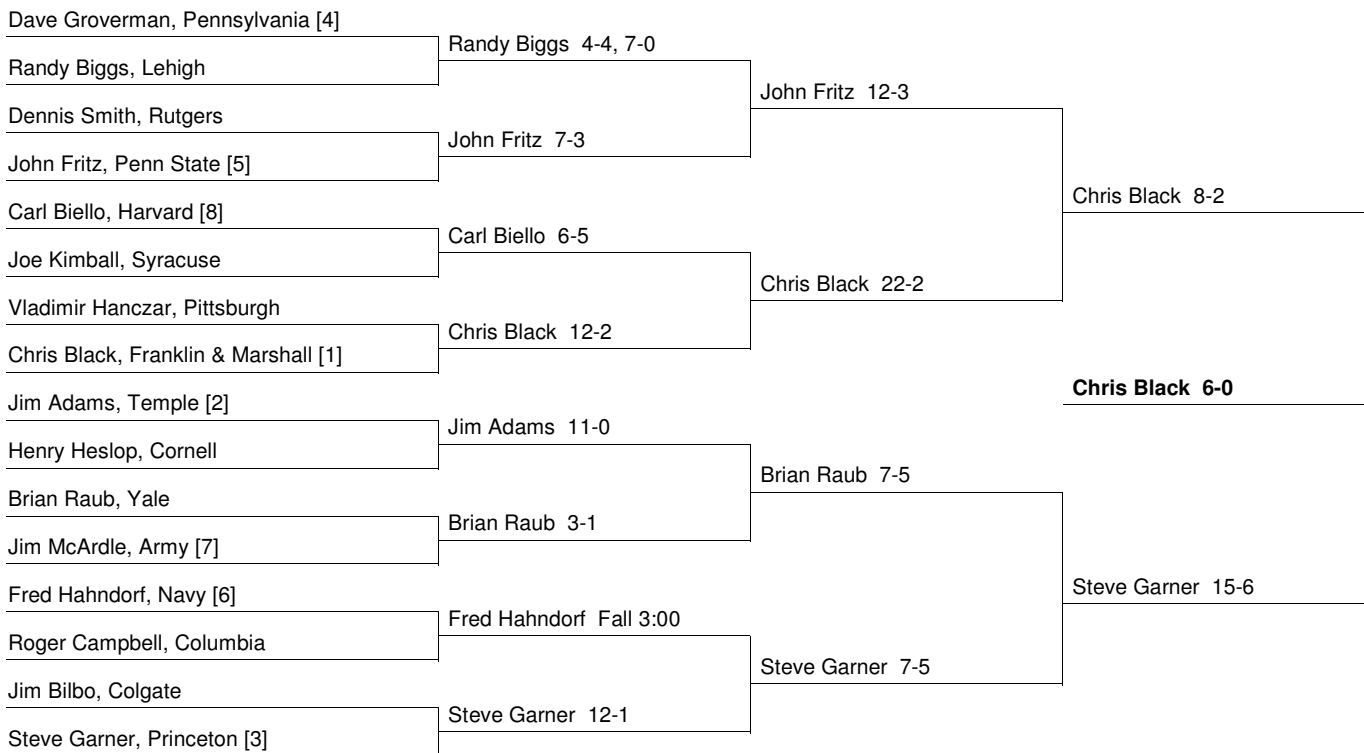

1972 EIWA Championship
2/25/1972 and 2/26/1972 at Temple

126 Weight Class