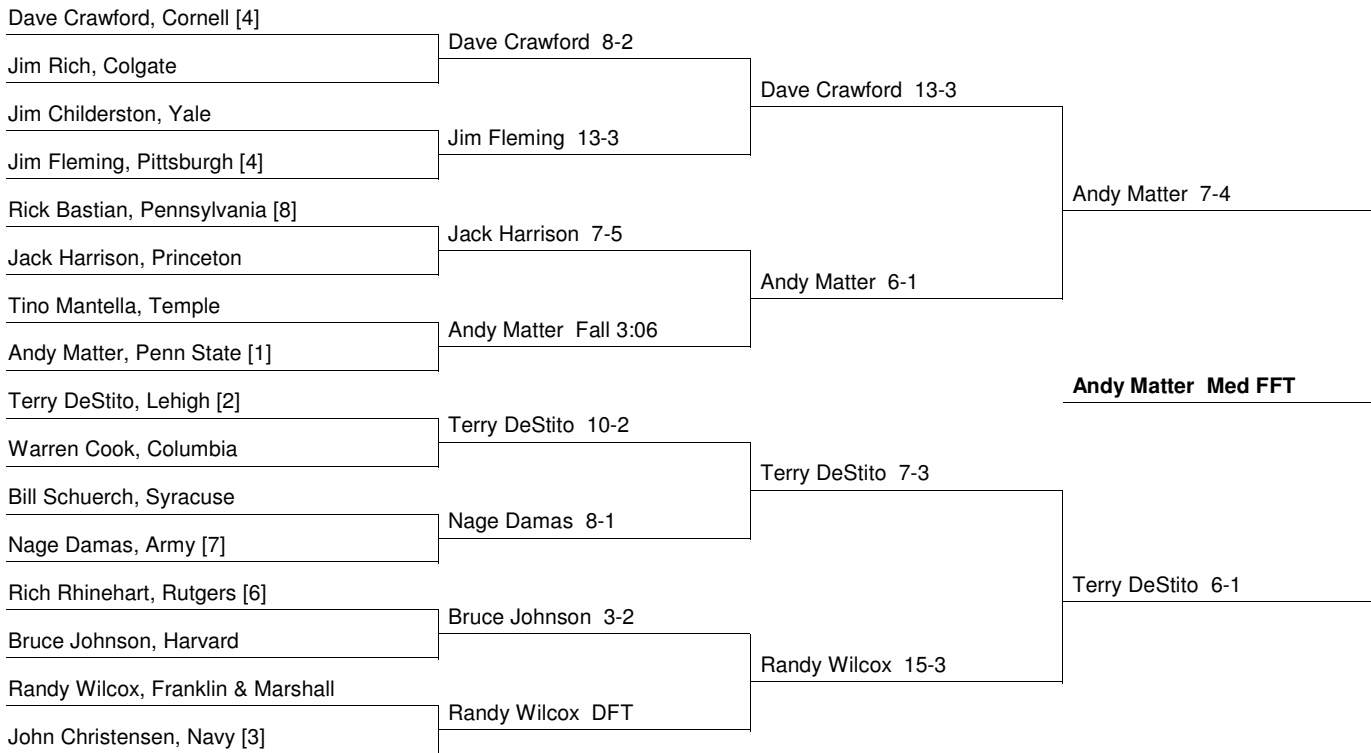

1972 EIWA Championship
2/25/1972 and 2/26/1972 at Temple

167 Weight Class