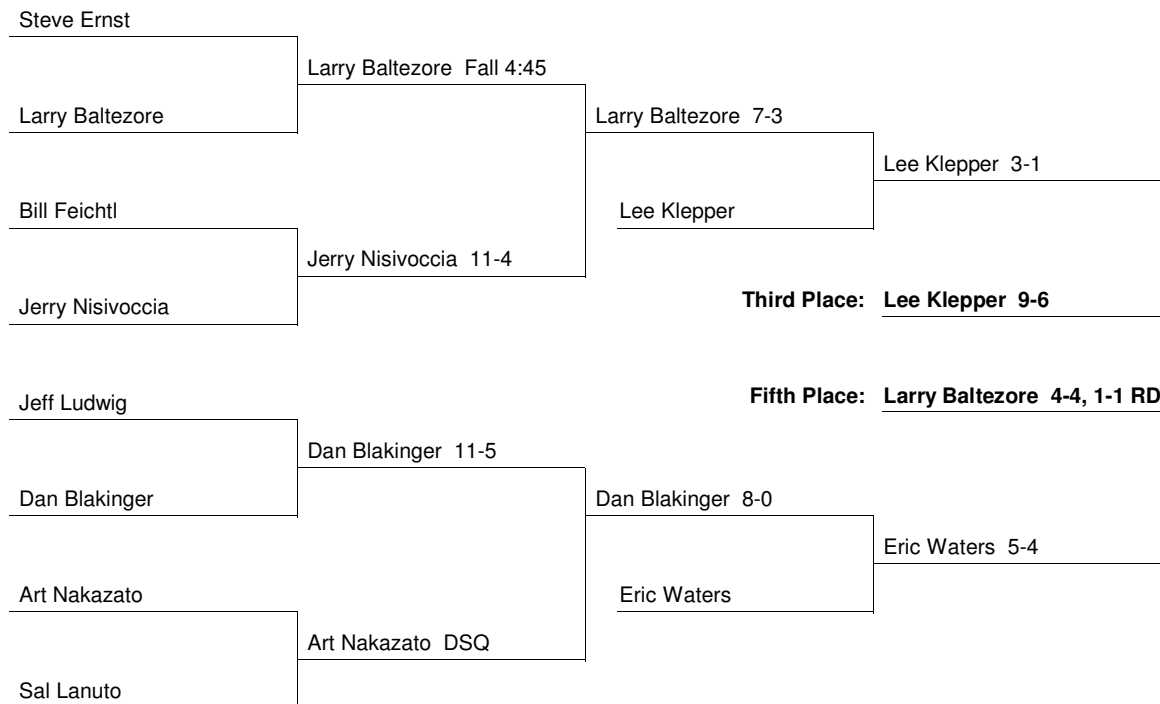

Consolation Bracket