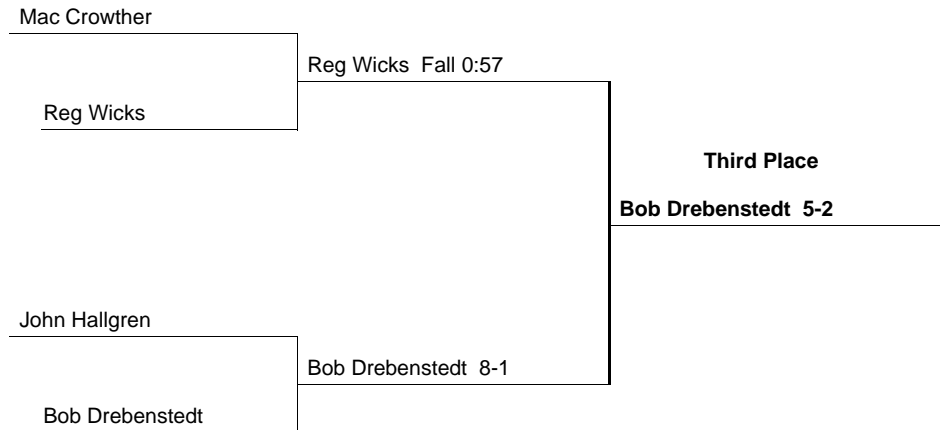

**1966 Big 8 Championship
3/11/1966 and 3/12/1966 at Kansas State**

160 Weight Class

Consolation Bracket

**1966 Big 8 Championship
3/11/1966 and 3/12/1966 at Kansas State**

167 Weight Class

Consolation Bracket