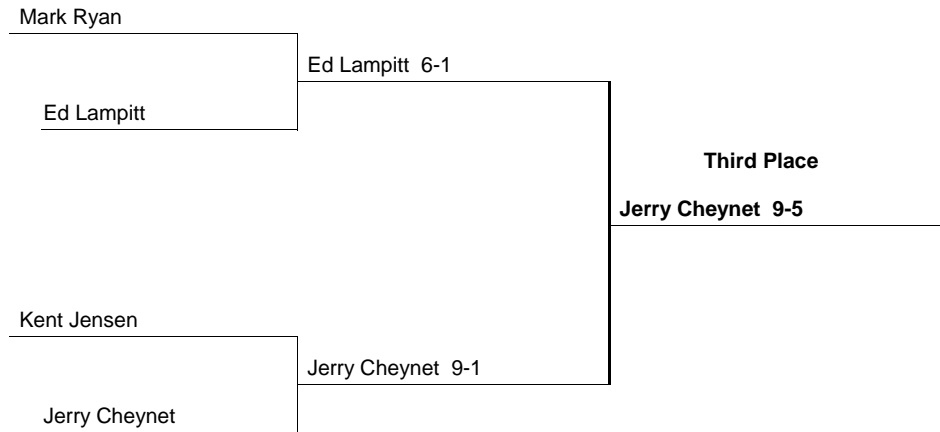

**1966 Big 8 Championship
3/11/1966 and 3/12/1966 at Kansas State**

130 Weight Class

Consolation Bracket

**1966 Big 8 Championship
3/11/1966 and 3/12/1966 at Kansas State**

137 Weight Class

Consolation Bracket