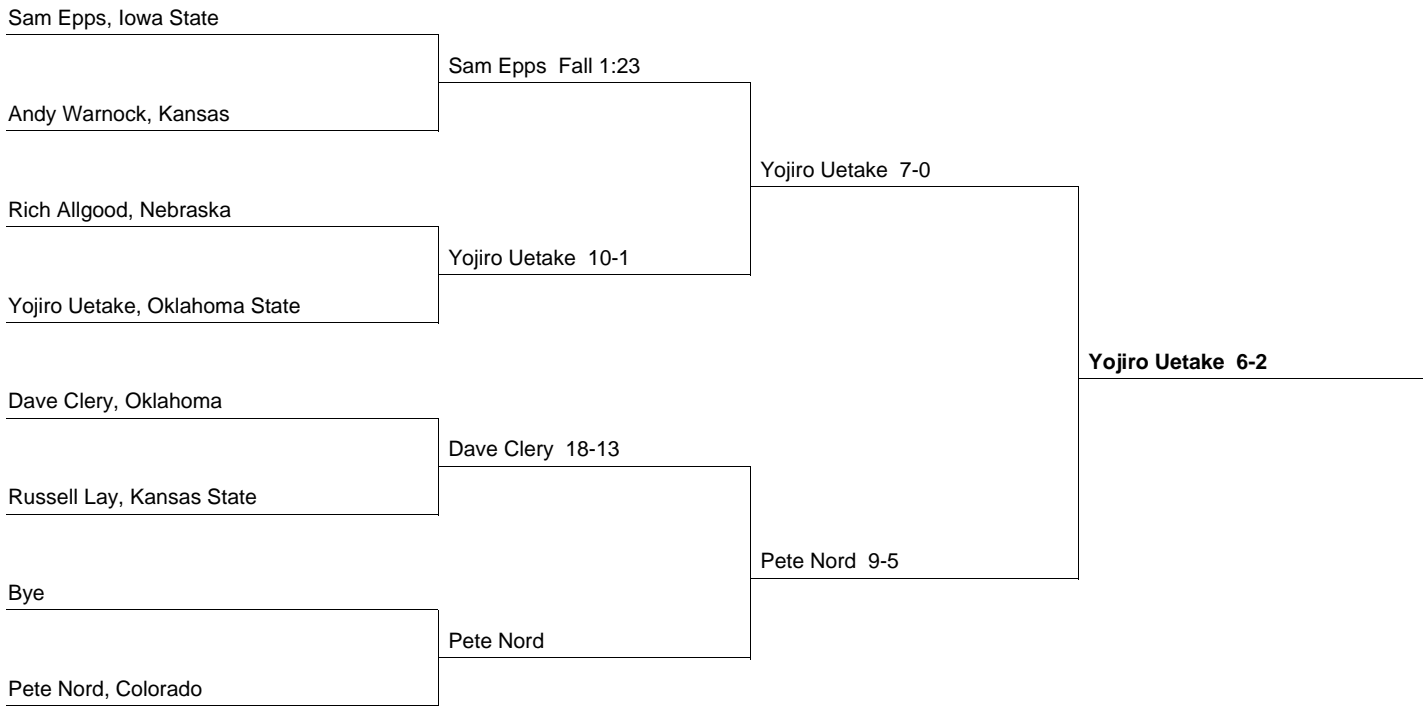

**1966 Big 8 Championship
3/11/1966 and 3/12/1966 at Kansas State**

130 Weight Class

Consolation Bracket