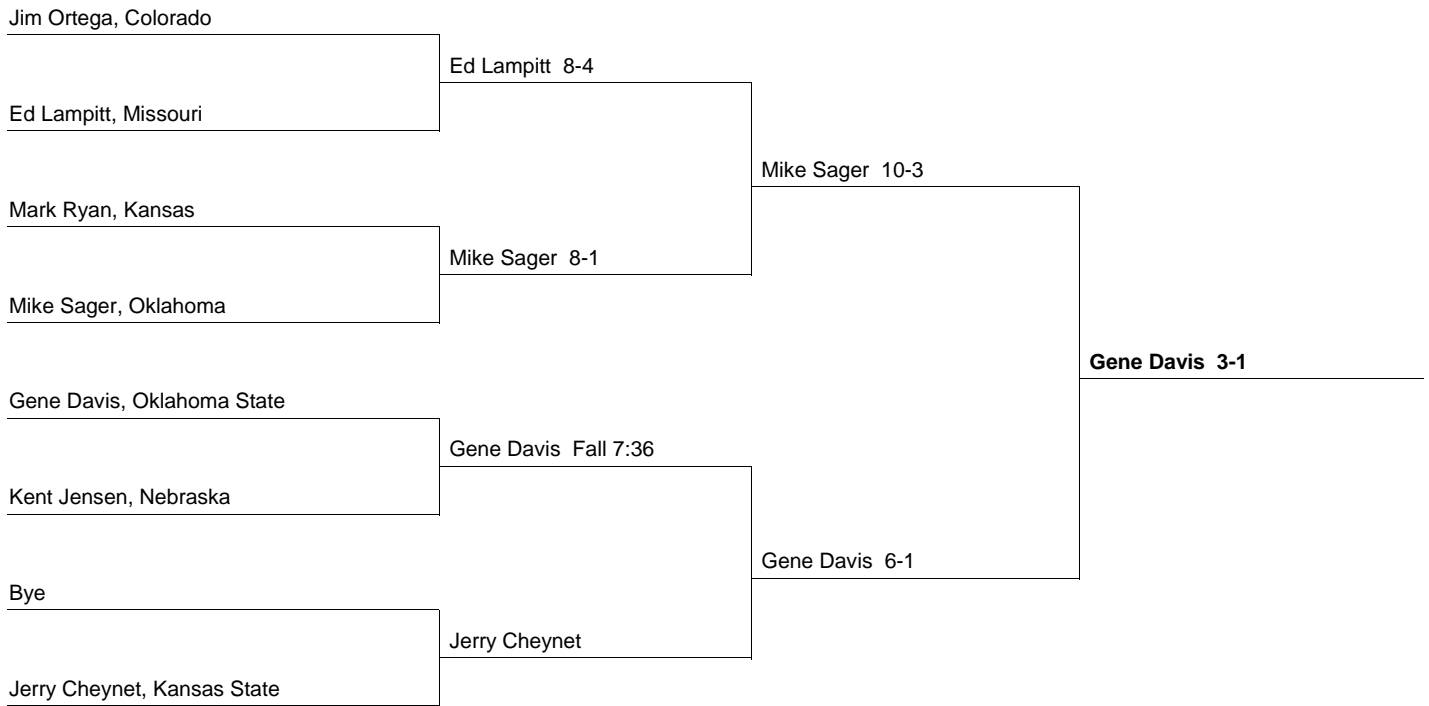

**1966 Big 8 Championship
3/11/1966 and 3/12/1966 at Kansas State**

137 Weight Class

Consolation Bracket