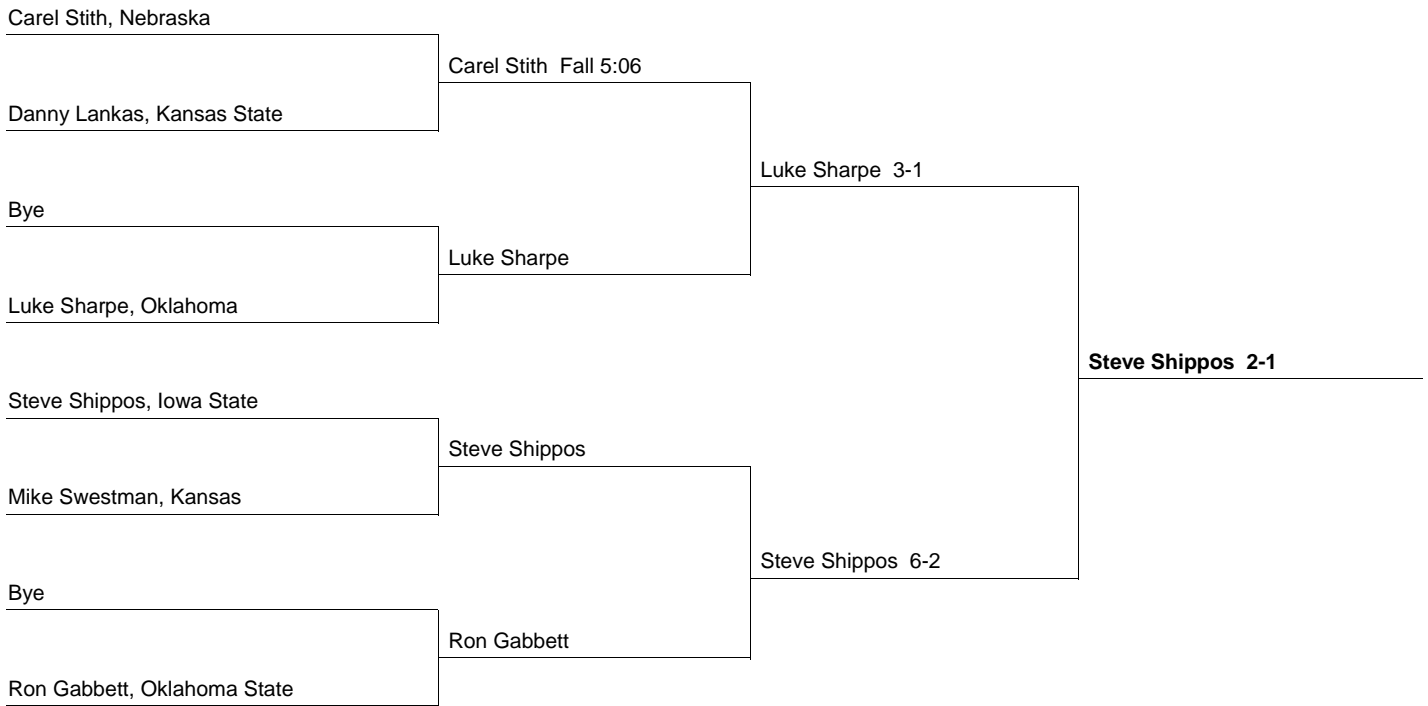

**1966 Big 8 Championship
3/11/1966 and 3/12/1966 at Kansas State**

UNL Weight Class

Consolation Bracket