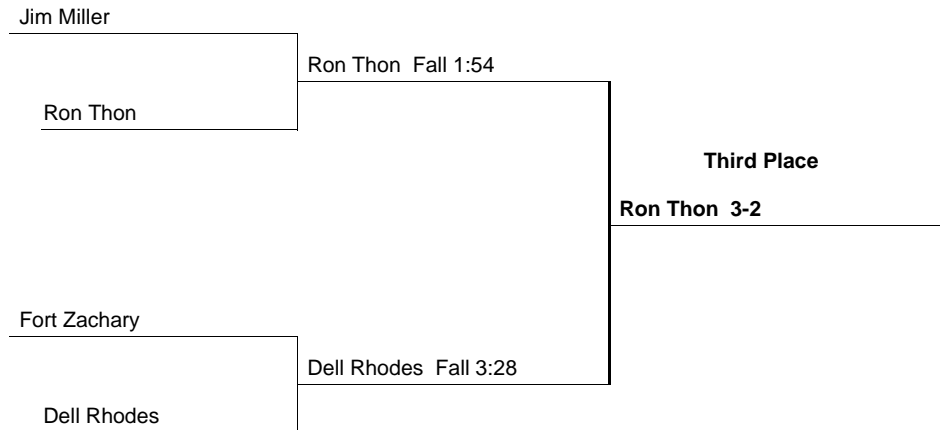

**1966 Big 8 Championship
3/11/1966 and 3/12/1966 at Kansas State**

115 Weight Class

Consolation Bracket