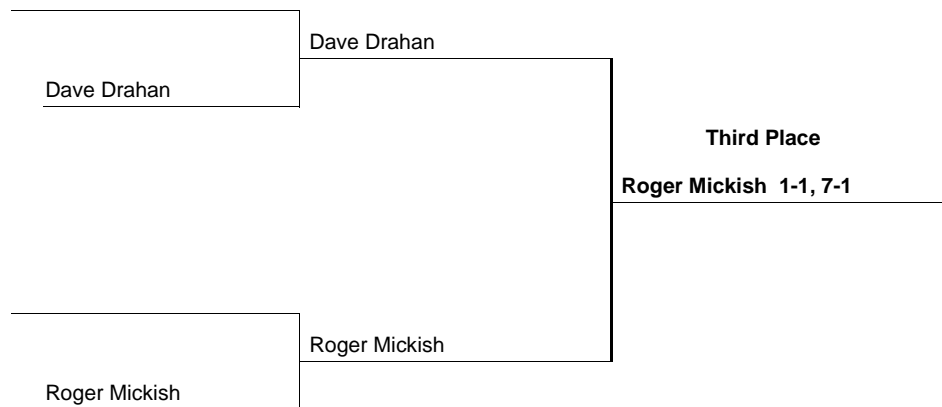

**1966 Big 8 Championship
3/11/1966 and 3/12/1966 at Kansas State**

177 Weight Class

Consolation Bracket