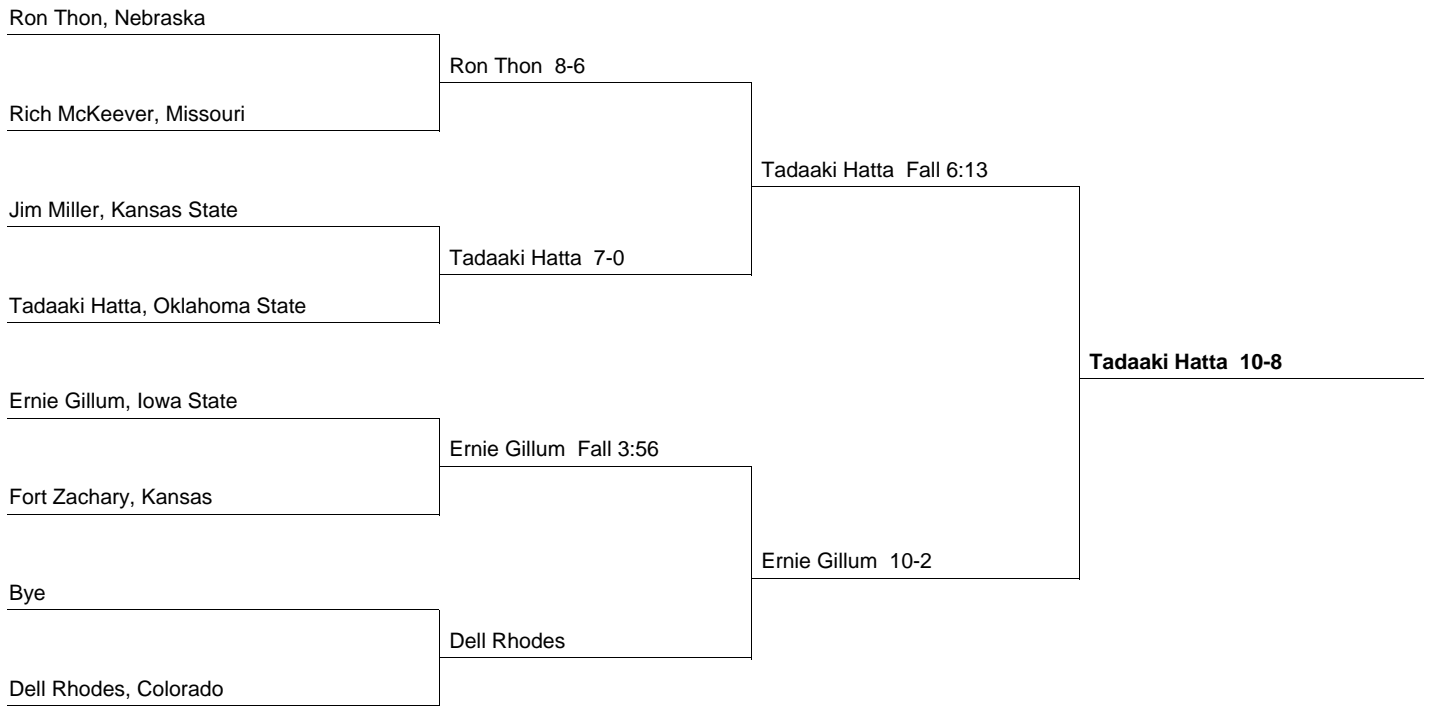

**1966 Big 8 Championship
3/11/1966 and 3/12/1966 at Kansas State**

115 Weight Class

Consolation Bracket