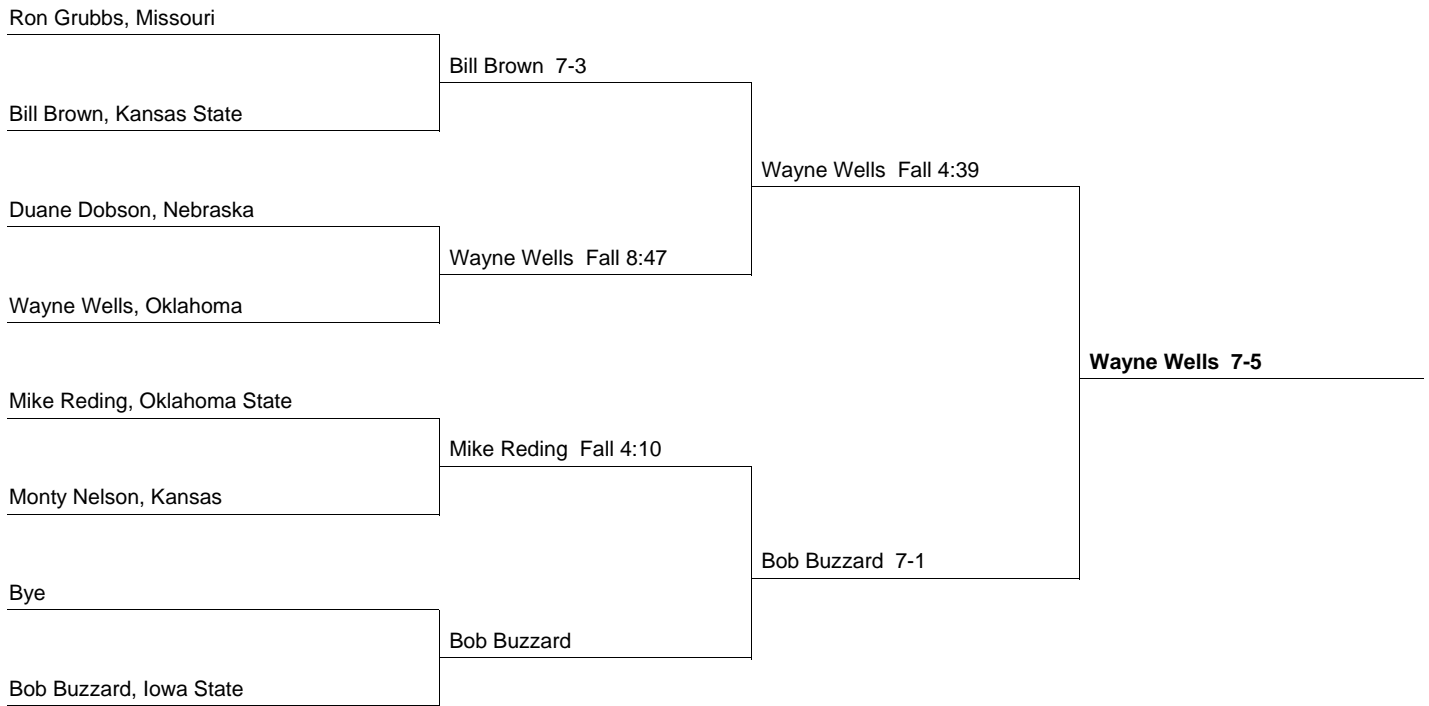

**1966 Big 8 Championship
3/11/1966 and 3/12/1966 at Kansas State**

152 Weight Class

Consolation Bracket