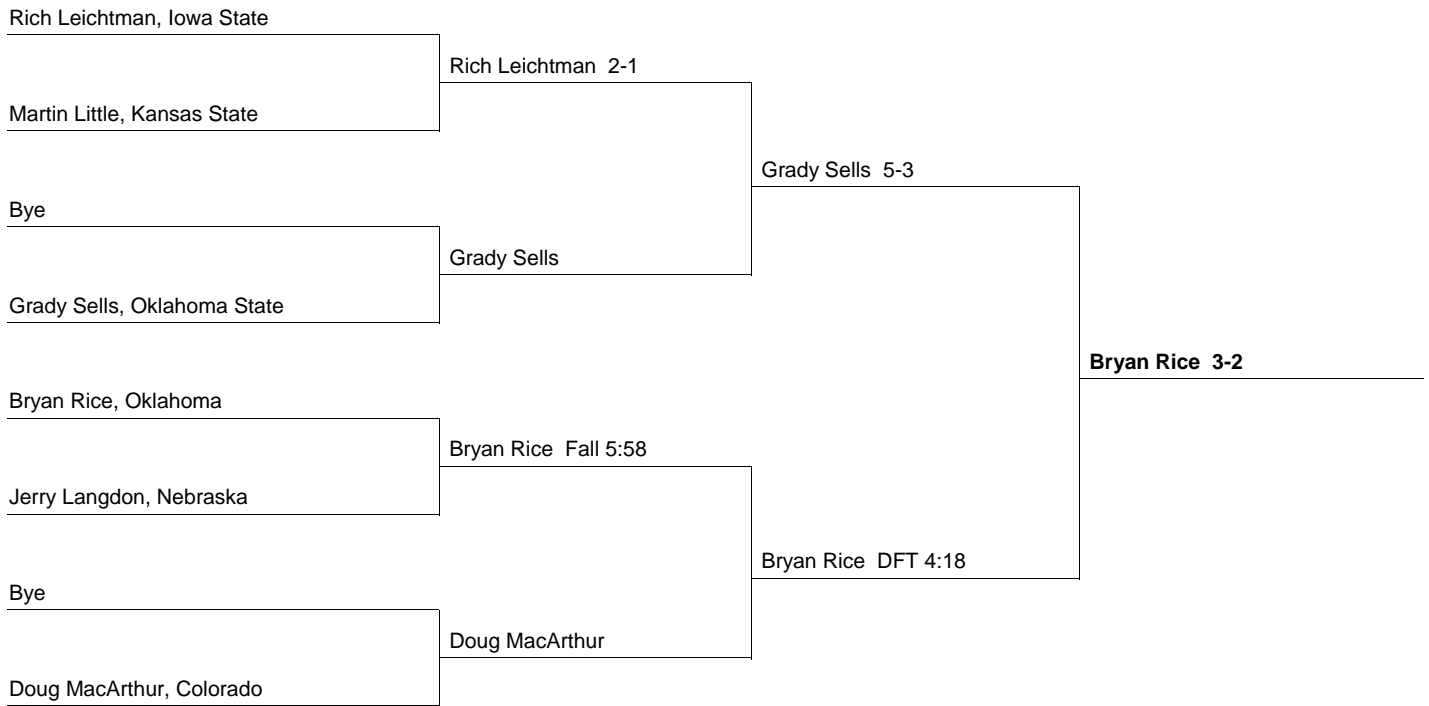

**1966 Big 8 Championship
3/11/1966 and 3/12/1966 at Kansas State**

123 Weight Class

Consolation Bracket