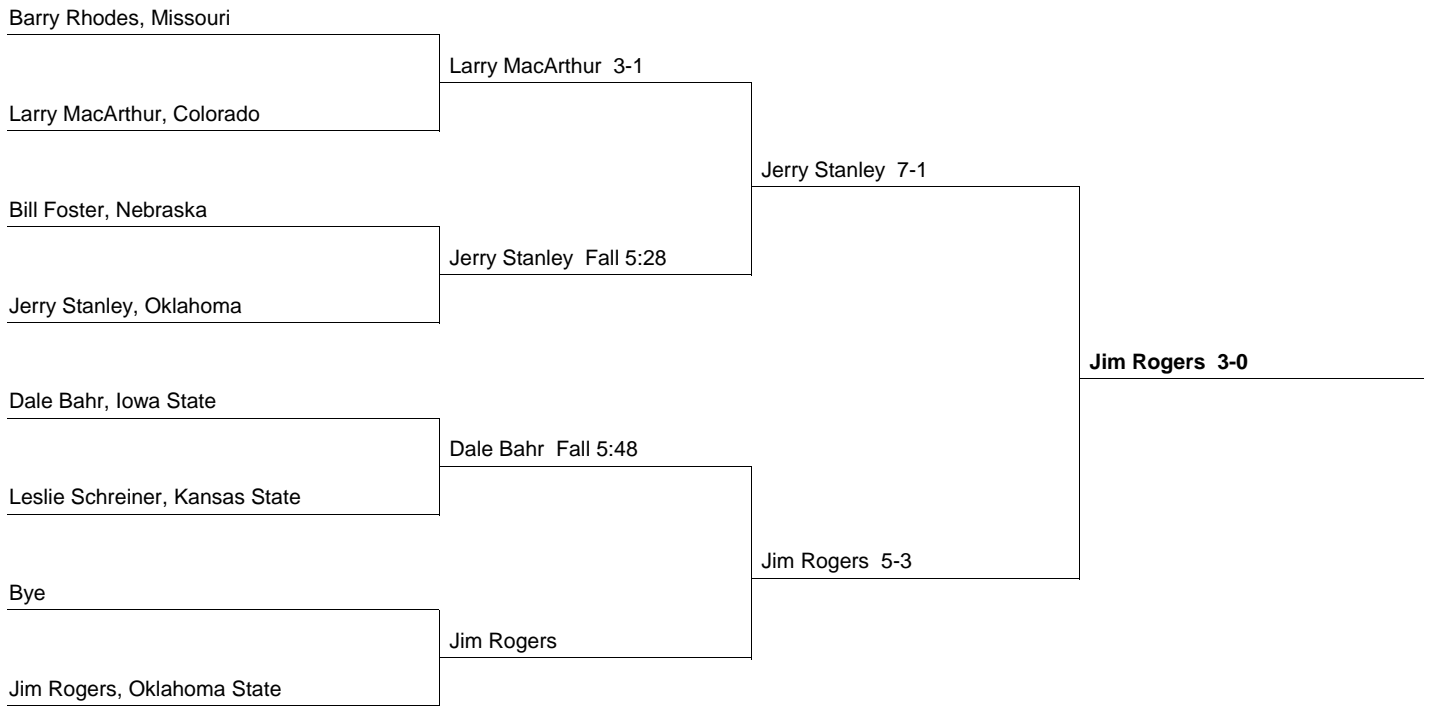

**1966 Big 8 Championship
3/11/1966 and 3/12/1966 at Kansas State**

145 Weight Class

Consolation Bracket