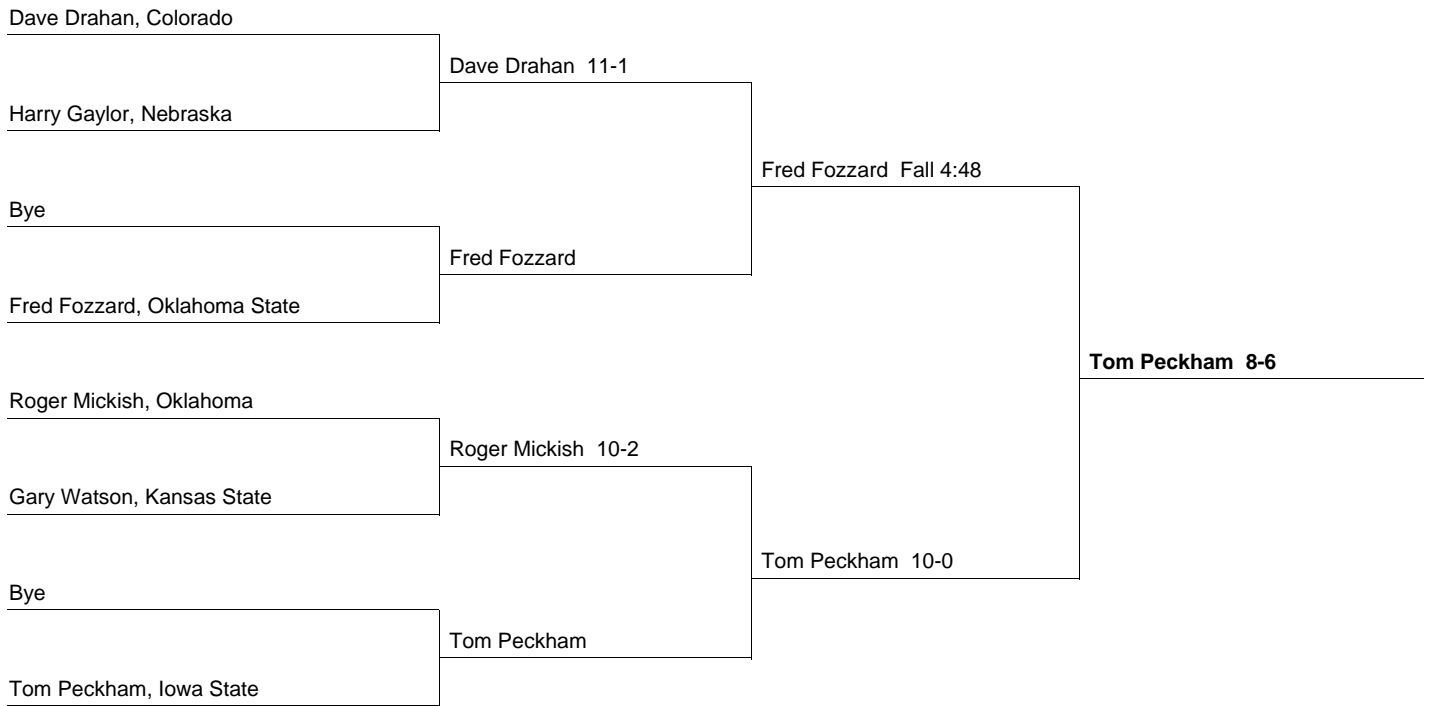

**1966 Big 8 Championship
3/11/1966 and 3/12/1966 at Kansas State**

177 Weight Class

Consolation Bracket