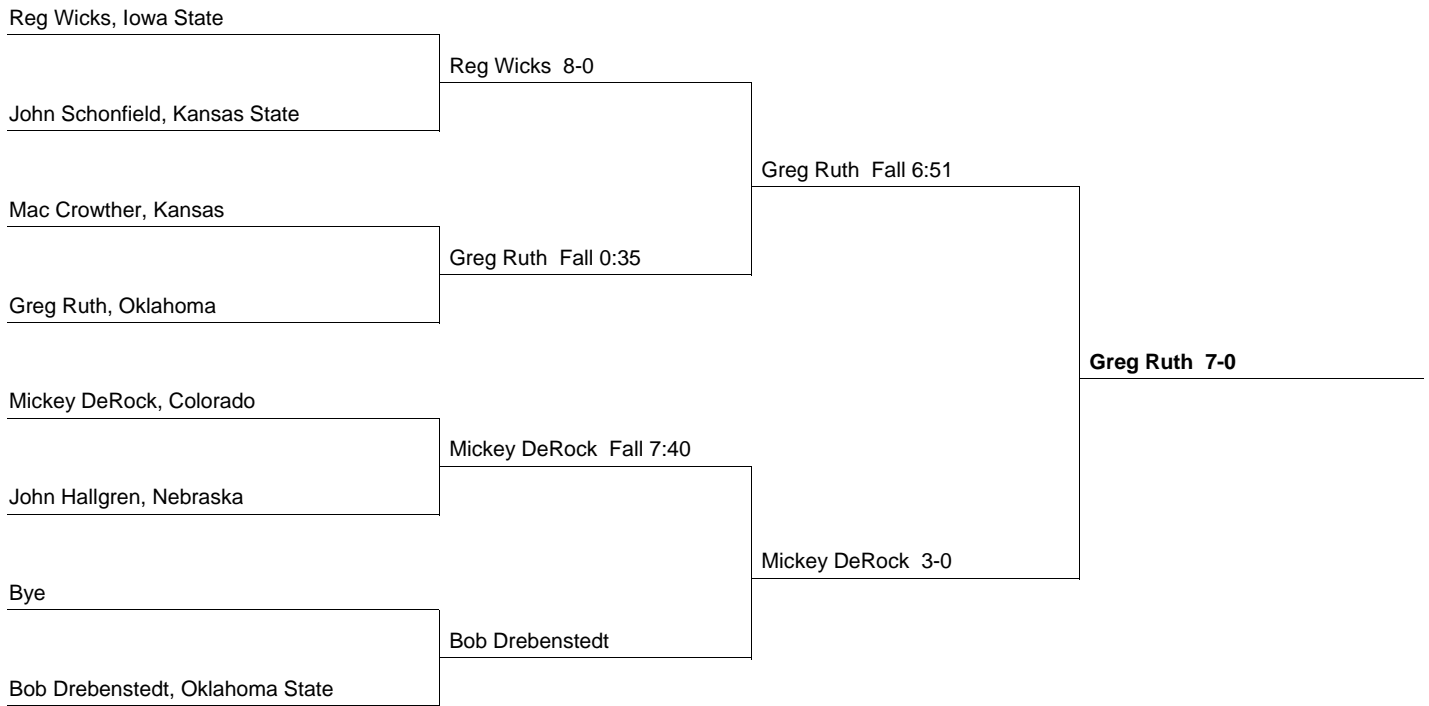

**1966 Big 8 Championship
3/11/1966 and 3/12/1966 at Kansas State**

167 Weight Class

Consolation Bracket