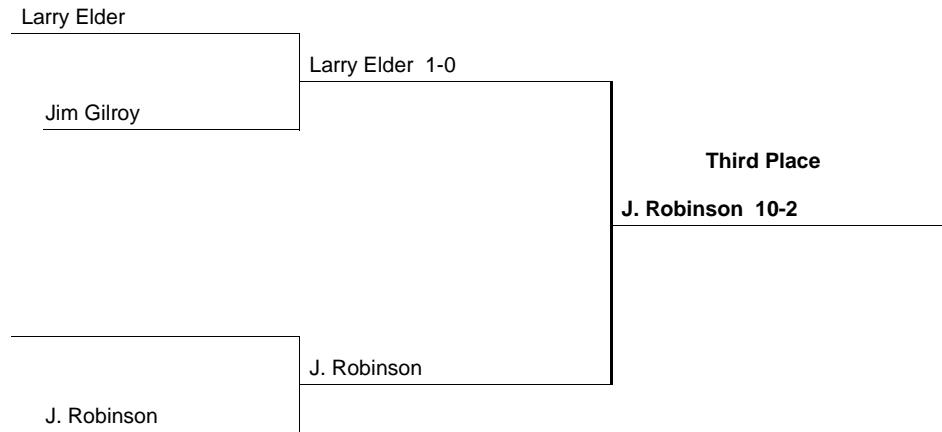

**1966 Big 8 Championship
3/11/1966 and 3/12/1966 at Kansas State**

160 Weight Class

Consolation Bracket