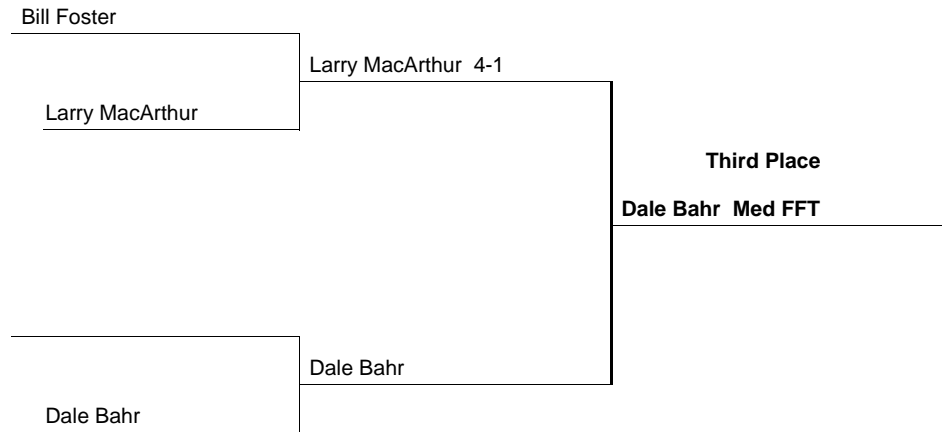

**1966 Big 8 Championship
3/11/1966 and 3/12/1966 at Kansas State**

145 Weight Class

Consolation Bracket