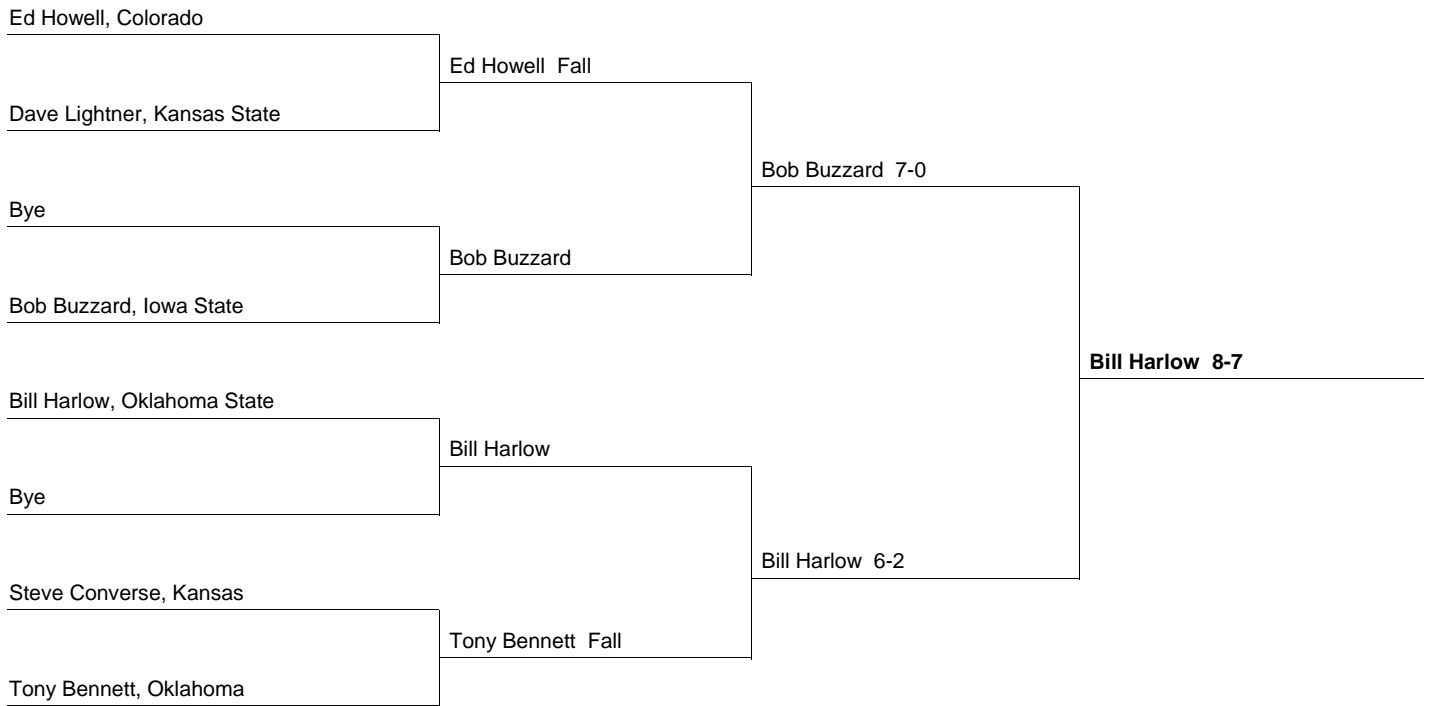

1966 Big 8 Championship
3/11/1966 and 3/12/1966 at Kansas State

191 Weight Class

Consolation Bracket