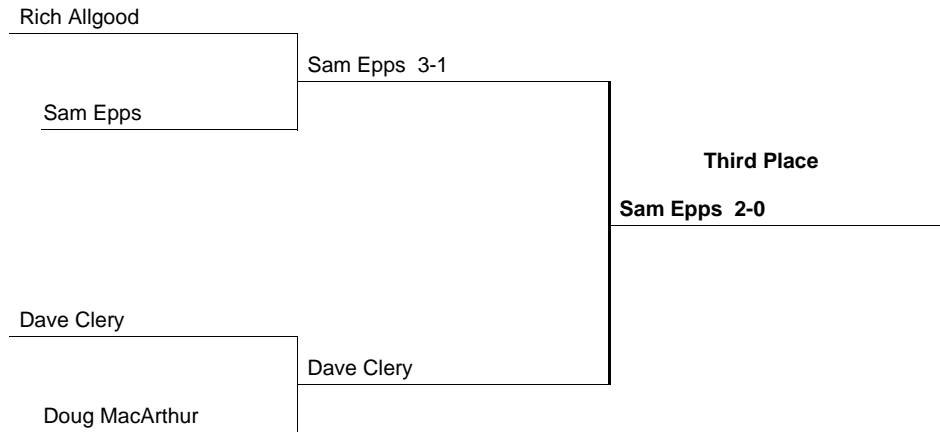

**1966 Big 8 Championship
3/11/1966 and 3/12/1966 at Kansas State**

130 Weight Class

Consolation Bracket