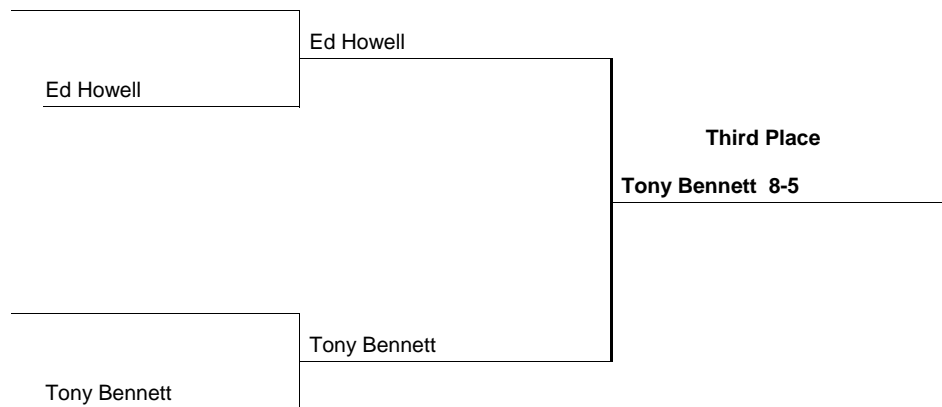

1966 Big 8 Championship
3/11/1966 and 3/12/1966 at Kansas State

191 Weight Class

Consolation Bracket