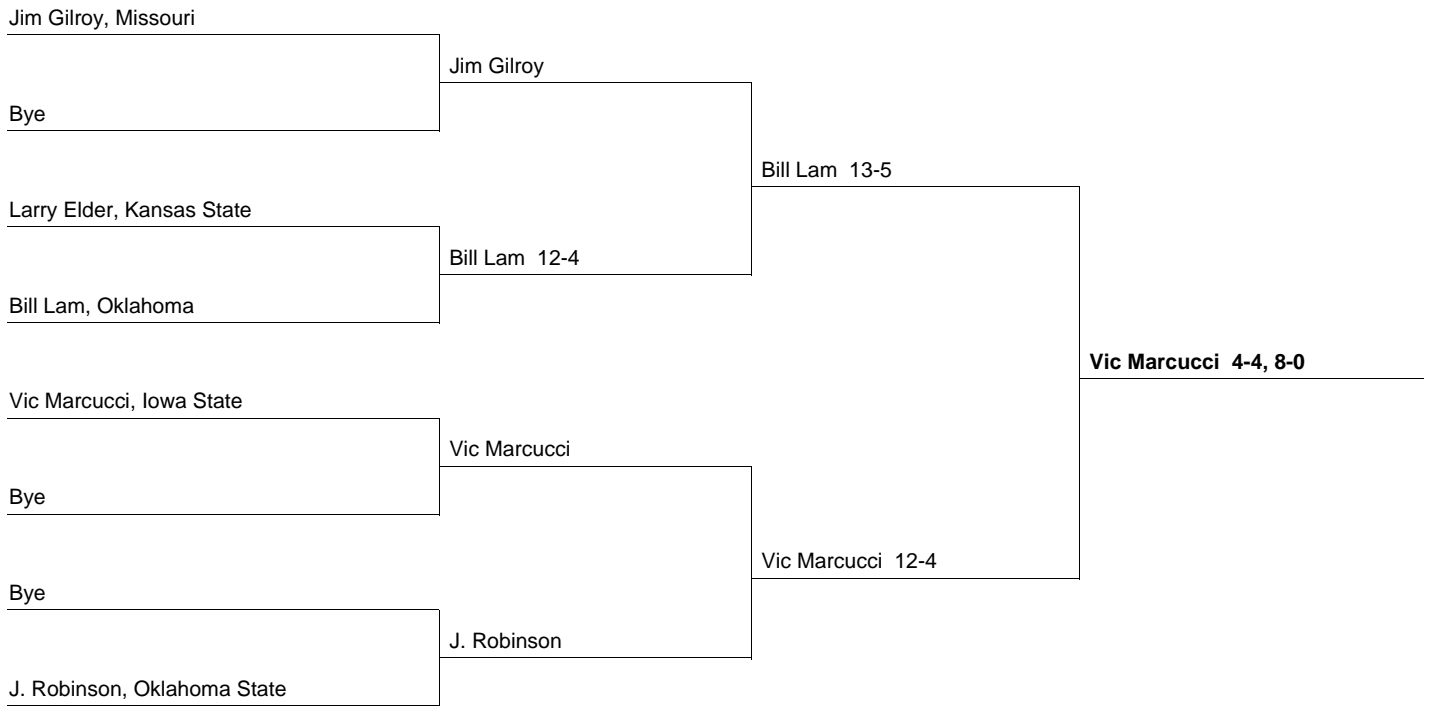

**1966 Big 8 Championship
3/11/1966 and 3/12/1966 at Kansas State**

160 Weight Class

Consolation Bracket