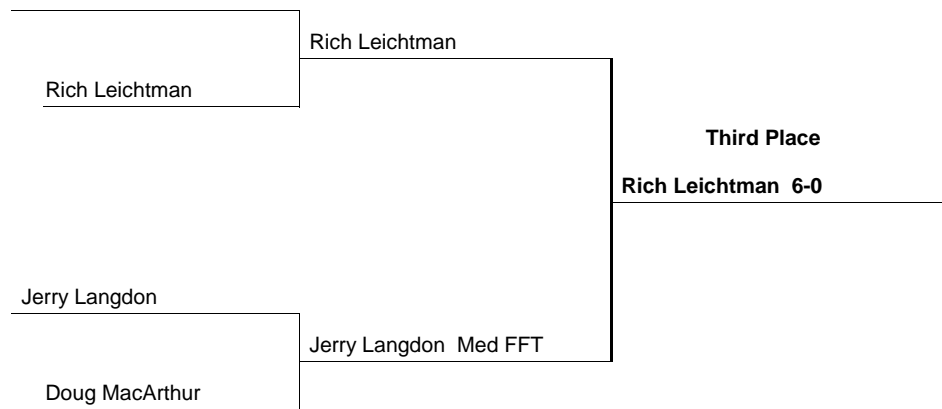

**1966 Big 8 Championship
3/11/1966 and 3/12/1966 at Kansas State**

123 Weight Class

Consolation Bracket