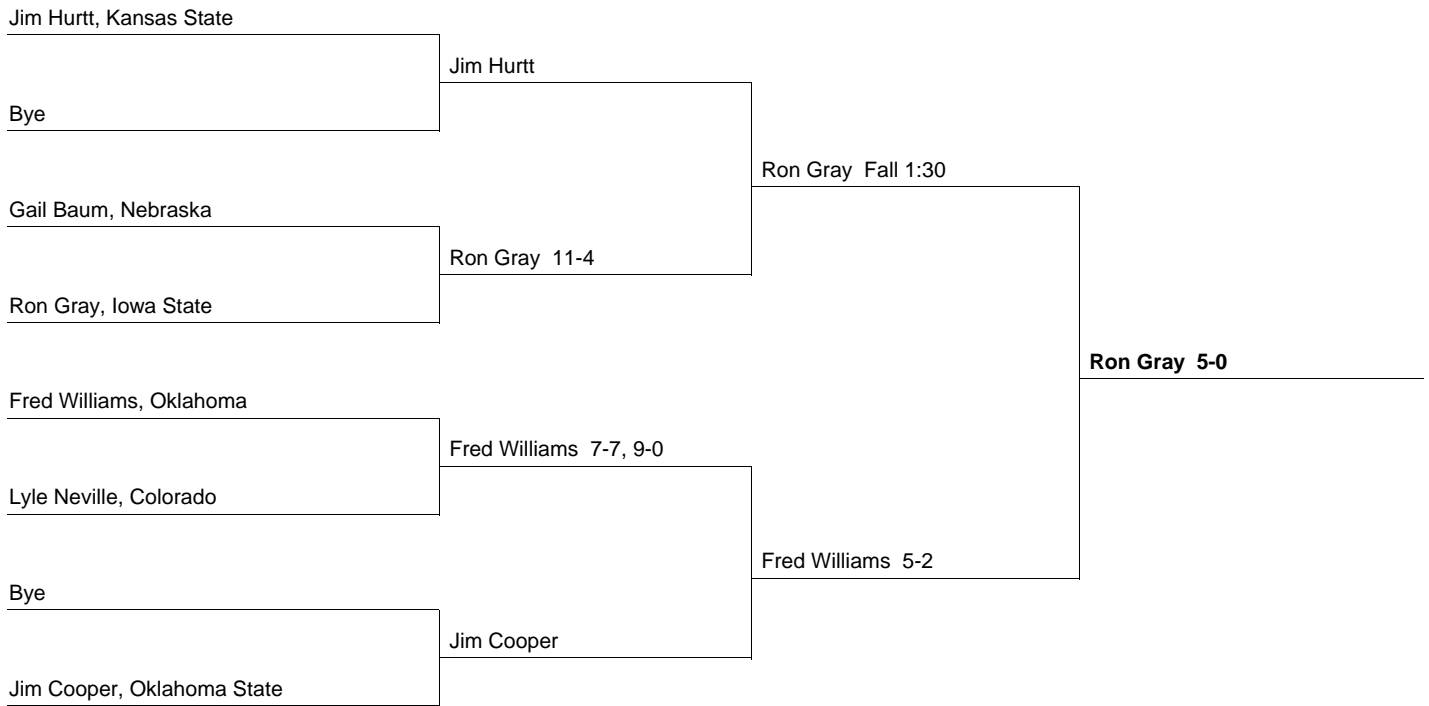

1958 Big 8 Championship
3/14/1958 and 3/15/1958 at Iowa State

147 Weight Class

Consolation Bracket