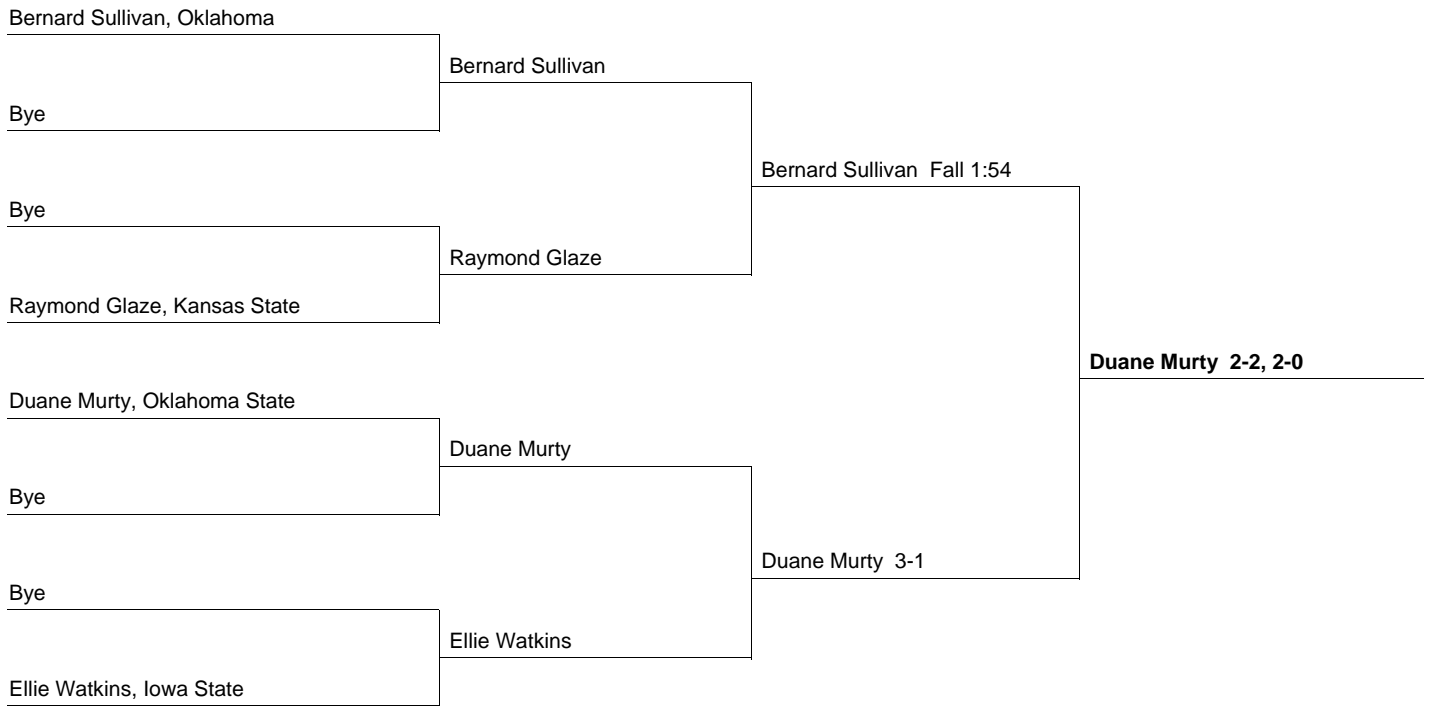

1958 Big 8 Championship
3/14/1958 and 3/15/1958 at Iowa State

167 Weight Class

Consolation Bracket