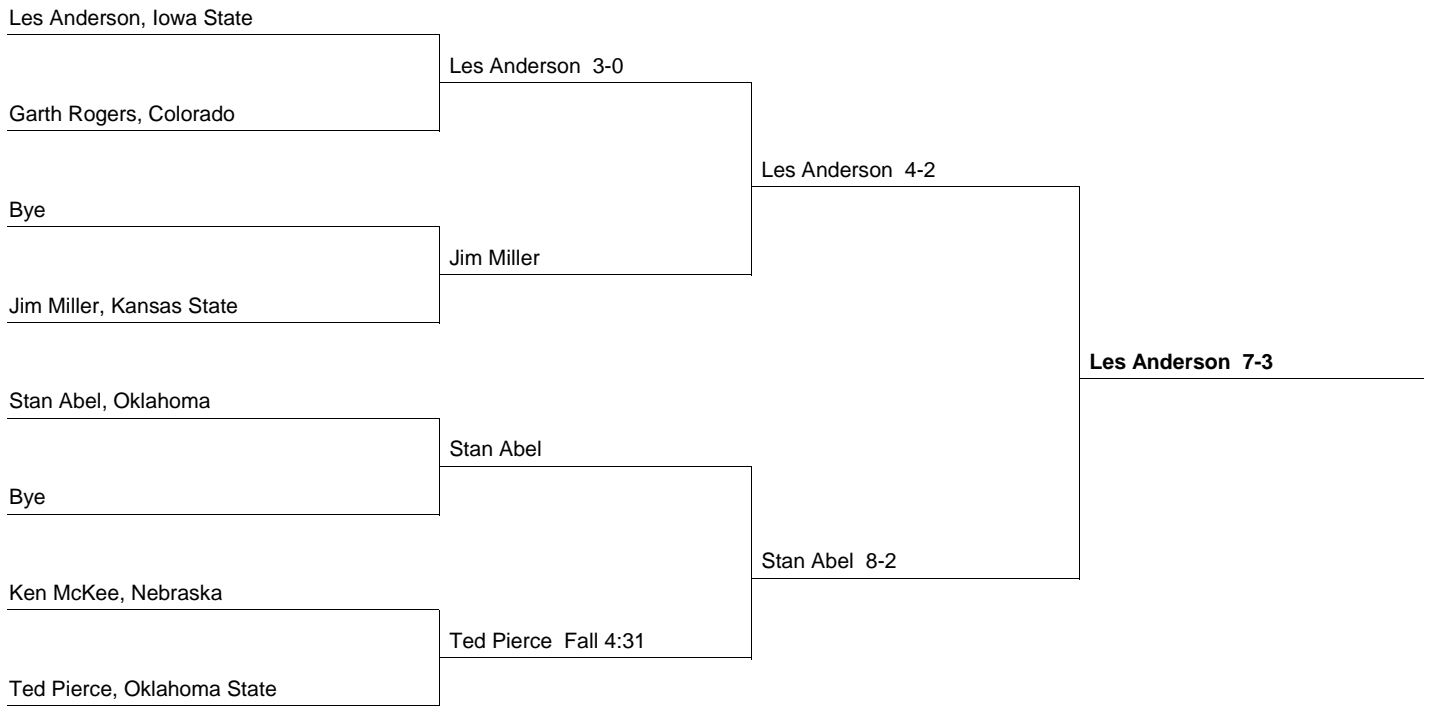

**1958 Big 8 Championship**  
**3/14/1958 and 3/15/1958 at Iowa State**

**123 Weight Class**

**Consolation Bracket**

**1958 Big 8 Championship**  
**3/14/1958 and 3/15/1958 at Iowa State**

**130 Weight Class**