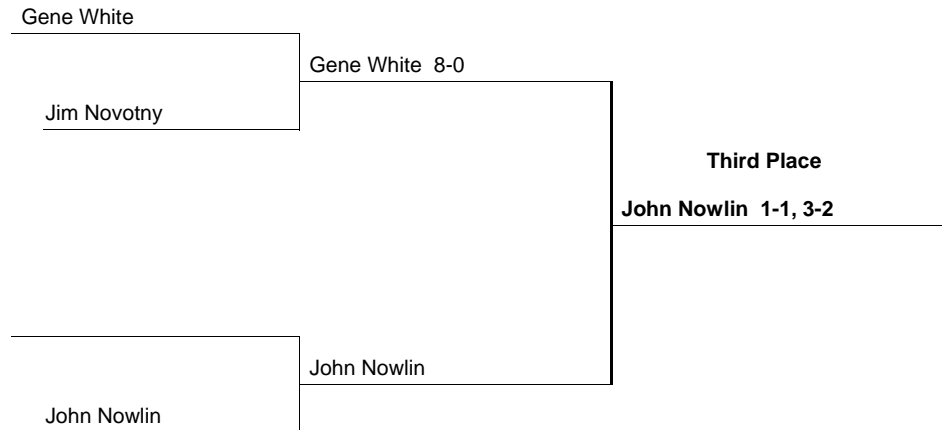

**167 Weight Class**

**Consolation Bracket**

**1958 Big 8 Championship**  
**3/14/1958 and 3/15/1958 at Iowa State**

**177 Weight Class**

**Consolation Bracket**

**1958 Big 8 Championship**  
**3/14/1958 and 3/15/1958 at Iowa State**

**UNL Weight Class**

**Consolation Bracket**