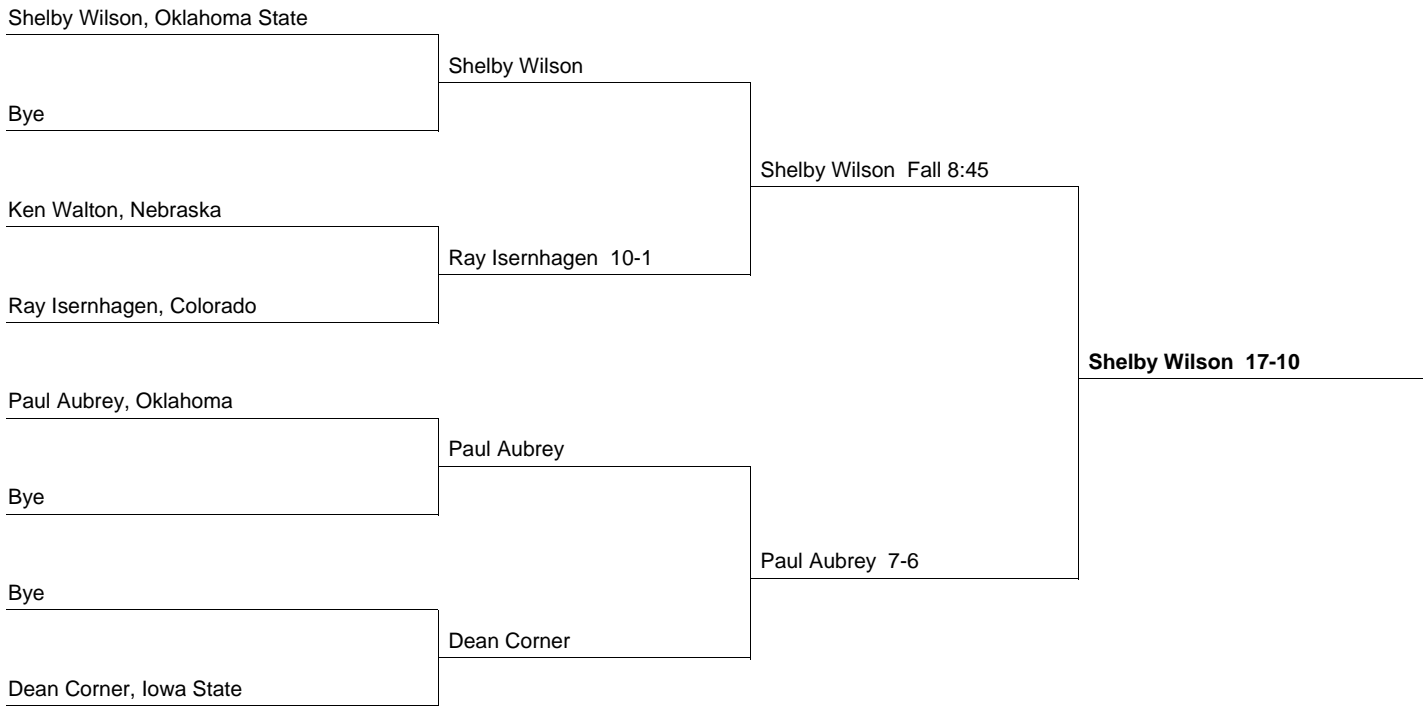

1958 Big 8 Championship
3/14/1958 and 3/15/1958 at Iowa State

137 Weight Class

Consolation Bracket