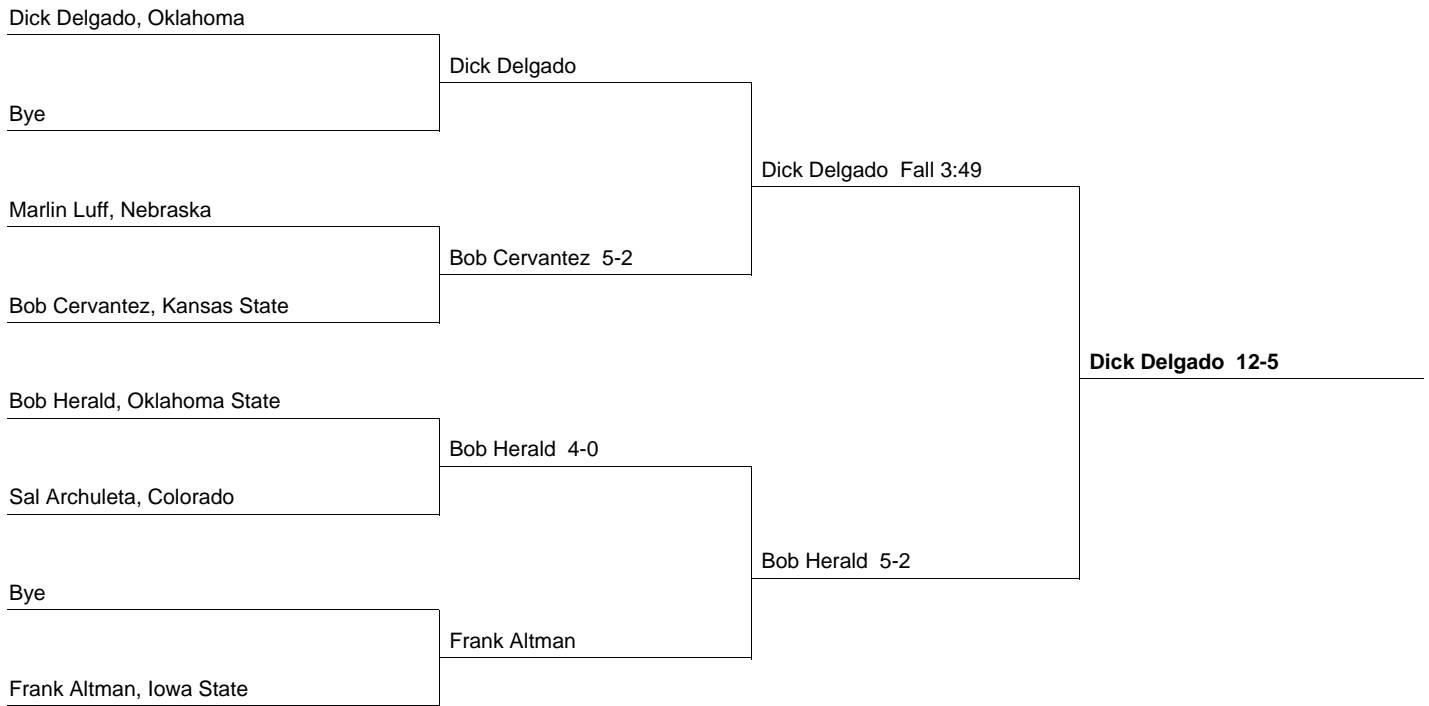

1958 Big 8 Championship
3/14/1958 and 3/15/1958 at Iowa State

123 Weight Class

Consolation Bracket