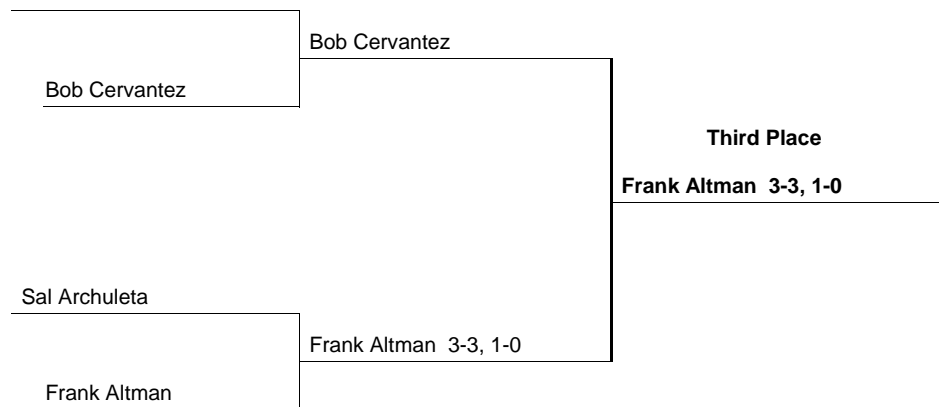

### **Champions and Place Winners**

<b>123</b>	<b>1st: Dick Delgado - Oklahoma (12-5)</b>	<b>2nd:</b> Bob Herald - Oklahoma State
	<b>3rd:</b> Frank Altman - Iowa State (3-3, 1-0)	<b>4th:</b> Bob Cervantez - Kansas State
<b>130</b>	<b>1st: Les Anderson - Iowa State (7-3)</b>	<b>2nd:</b> Stan Abel - Oklahoma
	<b>3rd:</b> Ted Pierce - Oklahoma State (2-0)	<b>4th:</b> Garth Rogers - Colorado
<b>137</b>	<b>1st: Shelby Wilson - Oklahoma State (17-10)</b>	<b>2nd:</b> Paul Aubrey - Oklahoma
	<b>3rd:</b> Dean Corner - Iowa State (9-0)	<b>4th:</b> Ray Isernhagen - Colorado
<b>147</b>	<b>1st: Ron Gray - Iowa State (5-0)</b>	<b>2nd:</b> Fred Williams - Oklahoma
	<b>3rd:</b> Jim Cooper - Oklahoma (4-0)	<b>4th:</b> Gail Baum - Nebraska
<b>157</b>	<b>1st: Dick Beattie - Oklahoma State (3-2)</b>	<b>2nd:</b> Dale Ketelsen - Iowa State
	<b>3rd:</b> Stan Lampe - Colorado (5-1)	<b>4th:</b> Sid Terry - Oklahoma
<b>167</b>	<b>1st: Duane Murty - Oklahoma State (2-2, 2-0)</b>	<b>2nd:</b> Bernard Sullivan - Oklahoma
	<b>3rd:</b> Ellie Watkins - Iowa State (1-1, 1-0)	<b>4th:</b> Raymond Glaze - Kansas State
<b>177</b>	<b>1st: Frank Powell - Iowa State (WMFT)</b>	<b>2nd:</b> Gary Haller - Kansas State
	<b>3rd:</b> John Nowlin - Oklahoma State (1-1, 3-2)	<b>4th:</b> Gene White - Oklahoma
<b>UNL</b>	<b>1st: Gordon Roesler - Oklahoma (WBF 3:40)</b>	<b>2nd:</b> Roger Pohlman - Iowa State
	<b>3rd:</b> Adnan Kaisy - Oklahoma State (8-1)	<b>4th:</b> Dan Brand - Nebraska

**1958 Big 8 Championship**  
**3/14/1958 and 3/15/1958 at Iowa State**

**123 Weight Class**

**Consolation Bracket**

**1958 Big 8 Championship**  
**3/14/1958 and 3/15/1958 at Iowa State**

**130 Weight Class**