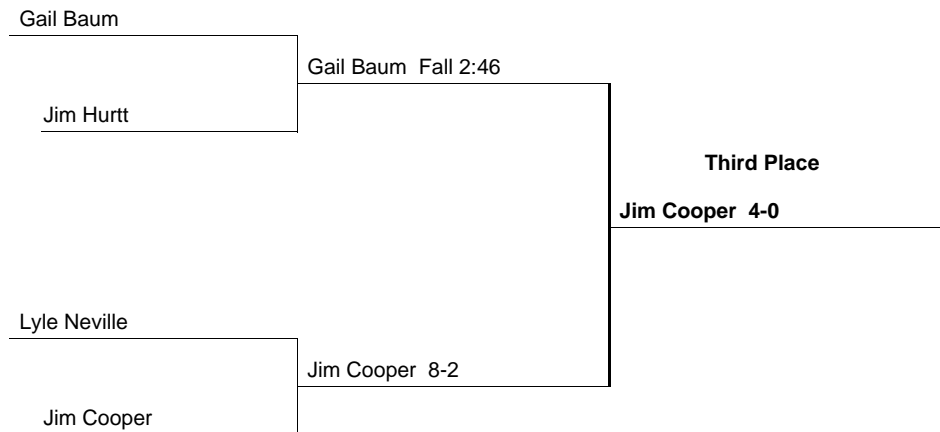

1958 Big 8 Championship
3/14/1958 and 3/15/1958 at Iowa State

147 Weight Class

Consolation Bracket