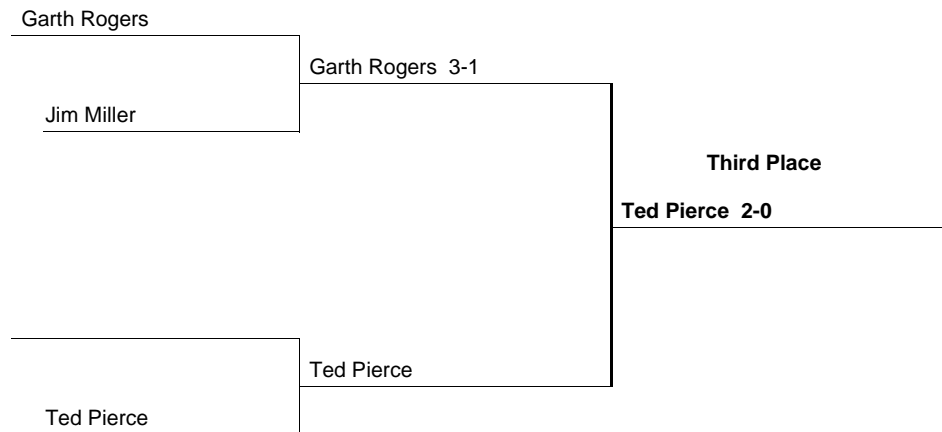

**1958 Big 8 Championship**  
**3/14/1958 and 3/15/1958 at Iowa State**

**123 Weight Class**

**Consolation Bracket**

**1958 Big 8 Championship**  
**3/14/1958 and 3/15/1958 at Iowa State**

**130 Weight Class**

**Consolation Bracket**

**1958 Big 8 Championship**  
**3/14/1958 and 3/15/1958 at Iowa State**

**137 Weight Class**

**Consolation Bracket**

**1958 Big 8 Championship**  
**3/14/1958 and 3/15/1958 at Iowa State**