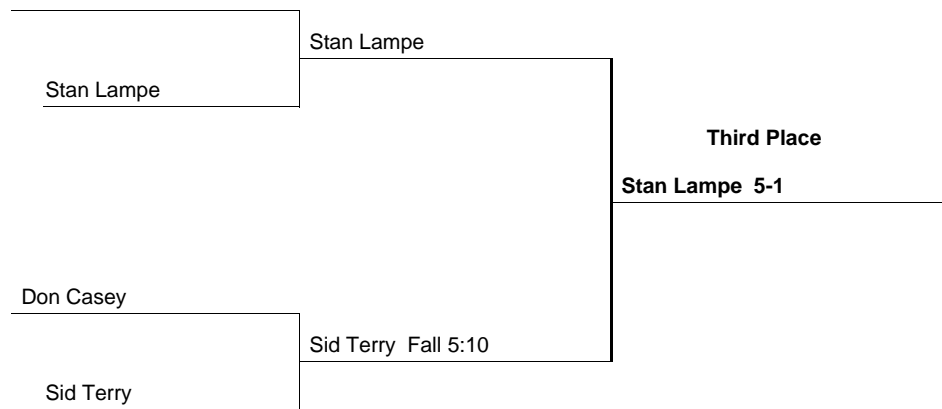

**Consolation Bracket**

**1958 Big 8 Championship**  
**3/14/1958 and 3/15/1958 at Iowa State**

**137 Weight Class**

**Consolation Bracket**

**1958 Big 8 Championship**  
**3/14/1958 and 3/15/1958 at Iowa State**

**147 Weight Class**

**Consolation Bracket**

**1958 Big 8 Championship**  
**3/14/1958 and 3/15/1958 at Iowa State**

**157 Weight Class**

**Consolation Bracket**

**1958 Big 8 Championship**  
**3/14/1958 and 3/15/1958 at Iowa State**