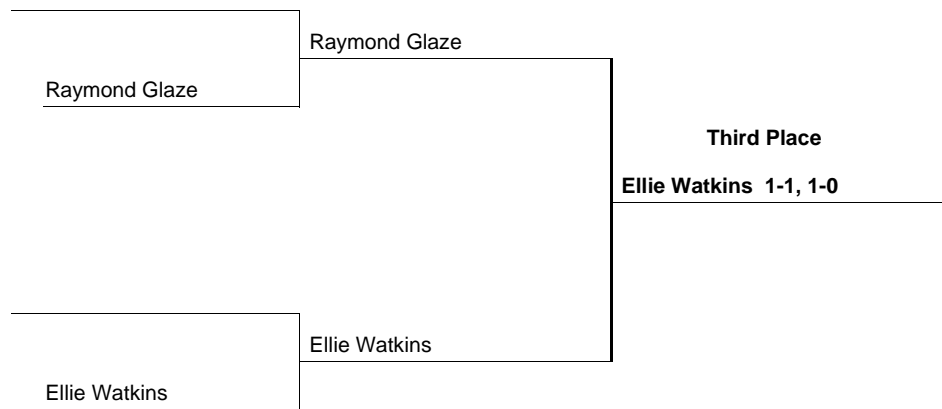

1958 Big 8 Championship
3/14/1958 and 3/15/1958 at Iowa State

167 Weight Class

Consolation Bracket