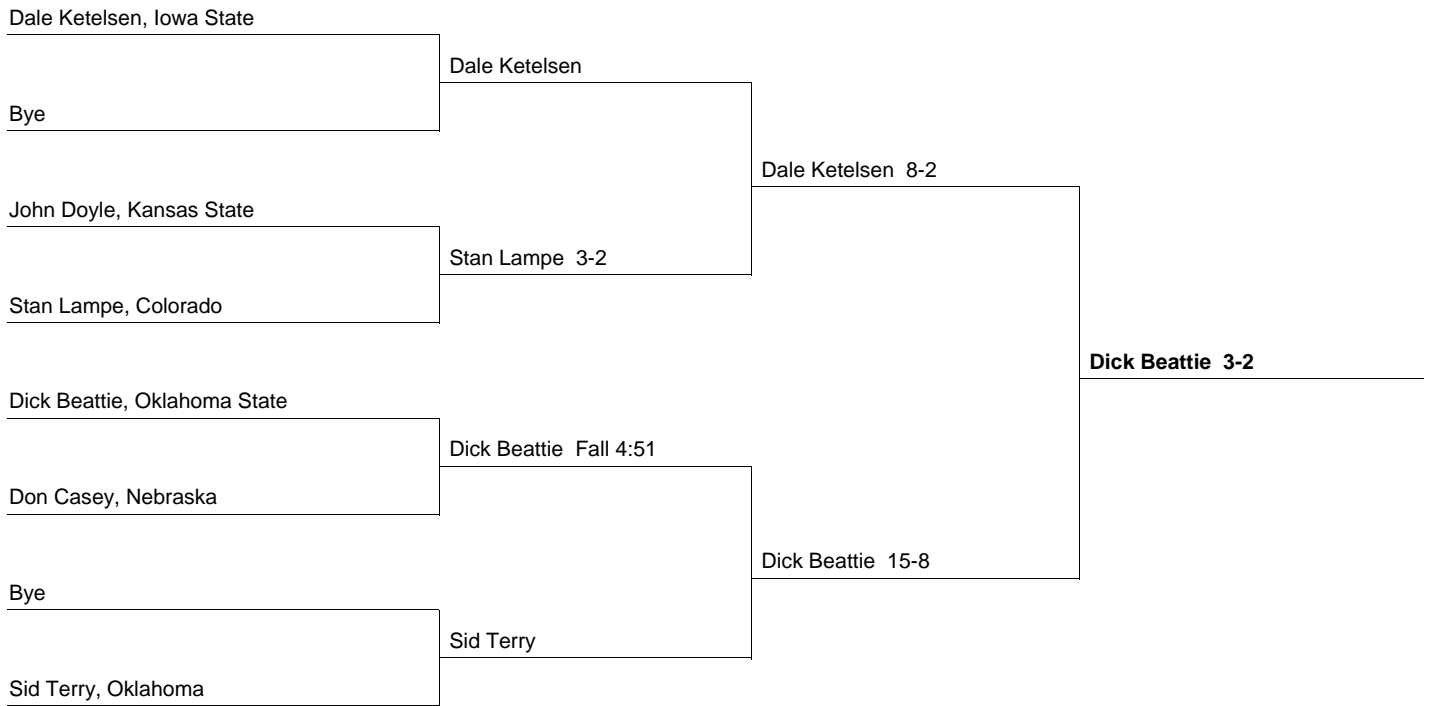

**147 Weight Class**

**Consolation Bracket**

**1958 Big 8 Championship**  
**3/14/1958 and 3/15/1958 at Iowa State**

**157 Weight Class**

**Consolation Bracket**

**1958 Big 8 Championship**  
**3/14/1958 and 3/15/1958 at Iowa State**